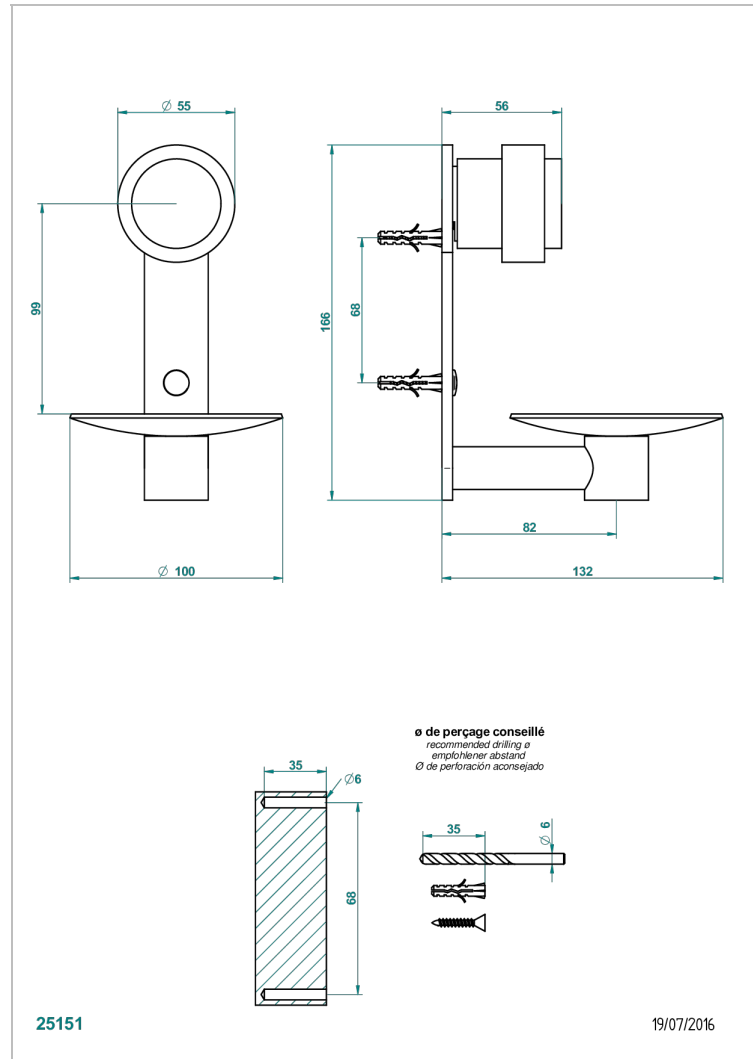

# DIPLOMATE SMOOTH RINGS

U4A-546

Soap dish, wall mounted, 4" diameter

## CHARACTERISTIC

- Diplomat Smooth rings
- Soap dish, wall mounted, 4" diameter