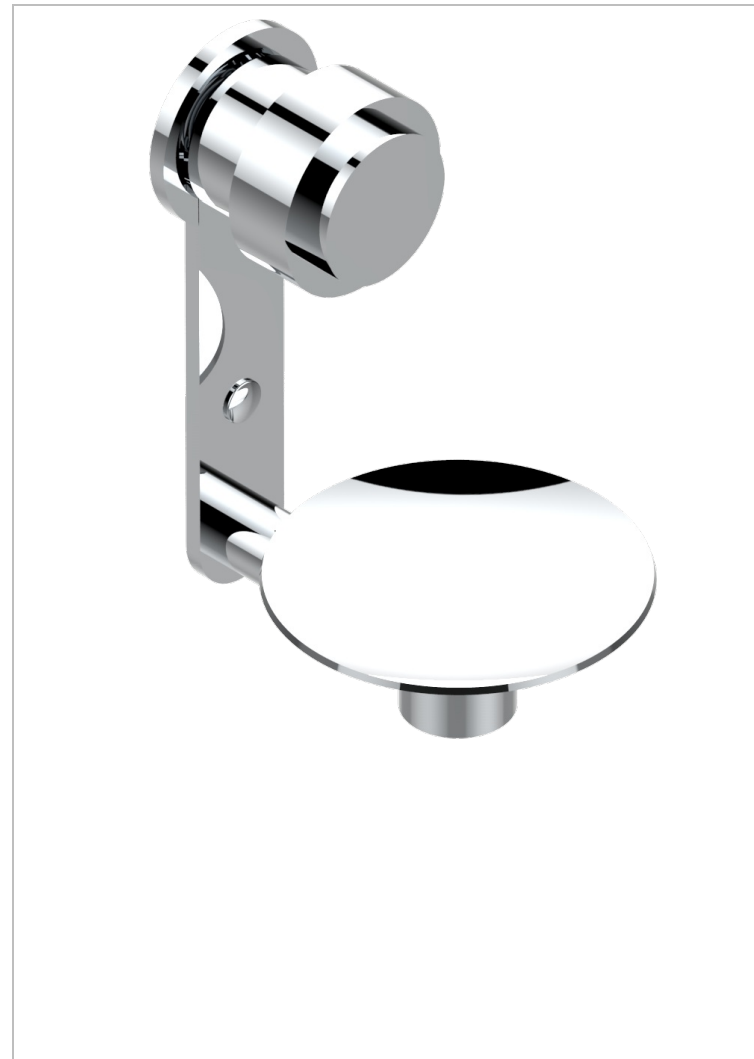

# DIPLOMATE SMOOTH RINGS

U4A-546

Soap dish, wall mounted, 4" diameter

## CHARACTERISTIC

- Diplomat Smooth rings
- Soap dish, wall mounted, 4" diameter

## AVAILABLE FINITIONS

Black ceram - D30  
Blush PVD - H62  
Brass color PVD - H49  
Brown bronze color PVD - F33  
Chrome polished - A02  
Chrome polished / gold polished - G02

Copper antique matt, coated - H07  
Gold color PVD - H52  
Gold mat - F07  
Gold polished - F01  
Graphite PVD - H64  
Light coated bronze - D01

Matt Umber PVD - H67  
Matt blush PVD - H60  
Matt brass color PVD - H50  
Matt brown bronze color PVD - F34  
Matt chrome (American satin) - C02  
Matt gold color PVD - H53

Matt graphite PVD - H65  
Matt nickel (American satin) - C01  
Matt nickel color PVD - H56  
Nickel antique / Sovereign - H28  
Nickel color PVD - H55  
Nickel polished - B01