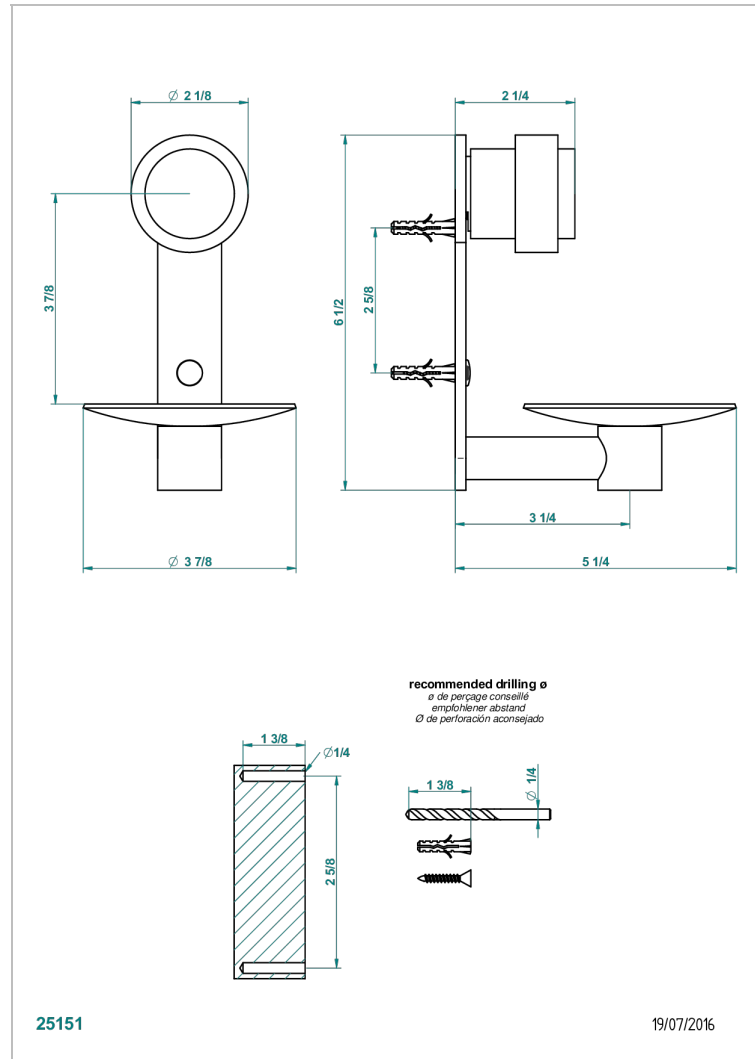

DIPLOMATE SMOOTH RINGS

U4A-546

Soap dish, wall mounted, 4" diameter

25151

19/07/2016

CHARACTERISTIC

- Diplomat Smooth rings
- Soap dish, wall mounted, 4" diameter

AVAILABLE FINITIONS