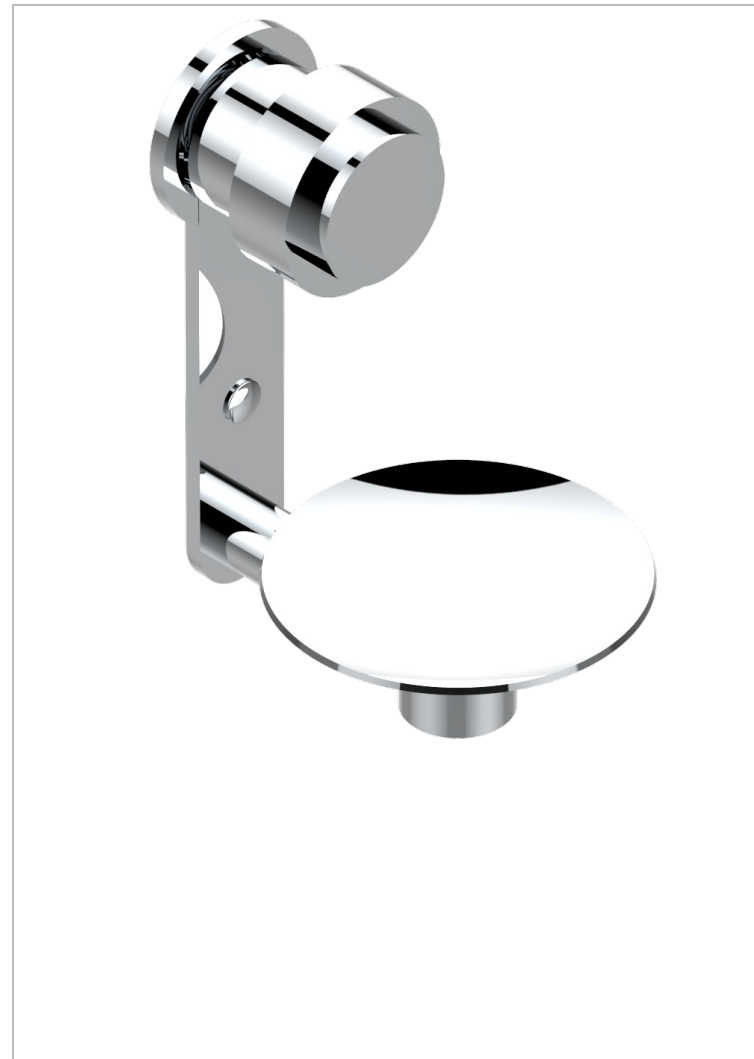

DIPLOMATE SMOOTH RINGS

U4A-546

Soap dish, wall mounted, 4" diameter

25151

19/07/2016

CHARACTERISTIC

- Diplomat Smooth rings
- Soap dish, wall mounted, 4" diameter

AVAILABLE FINITIONS

Black ceram - D30
 Blush PVD - H62
 Brass color PVD - H49
 Brown bronze color PVD - F33
 Chrome polished - A02
 Chrome polished / gold polished - G02

Copper antique matt, coated - H07
 Gold color PVD - H52
 Gold mat - F07
 Gold polished - F01
 Graphite PVD - H64
 Light coated bronze - D01

Matt Umber PVD - H67
 Matt blush PVD - H60
 Matt brass color PVD - H50
 Matt brown bronze color PVD - F34
 Matt chrome (American satin) - C02
 Matt gold color PVD - H53

Matt graphite PVD - H65
 Matt nickel (American satin) - C01
 Matt nickel color PVD - H56
 Nickel antique / Sovereign - H28
 Nickel color PVD - H55
 Nickel polished - B01

Soft gold - F30
 Soft matt gold - F31
 Umber PVD - H66