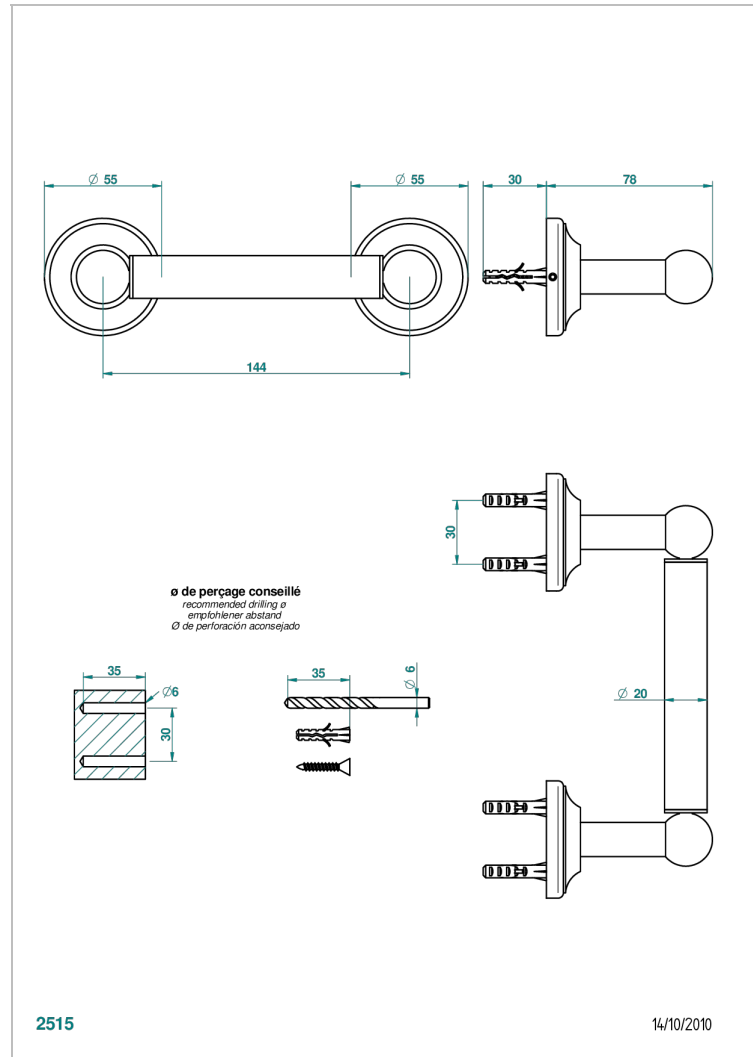

CHARLESTON WITH LEVER HANDLES

G75-543M

Paper roll holder

THG[®]
PARIS

CHARACTERISTIC

- Charleston with lever handles
- Paper roll holder

AVAILABLE FINITIONS

Black ceram - D30
Blush PVD - H62
Brass color PVD - H49
Brown bronze color PVD - F33
Chrome polished - A02
Chrome polished / gold polished - G02