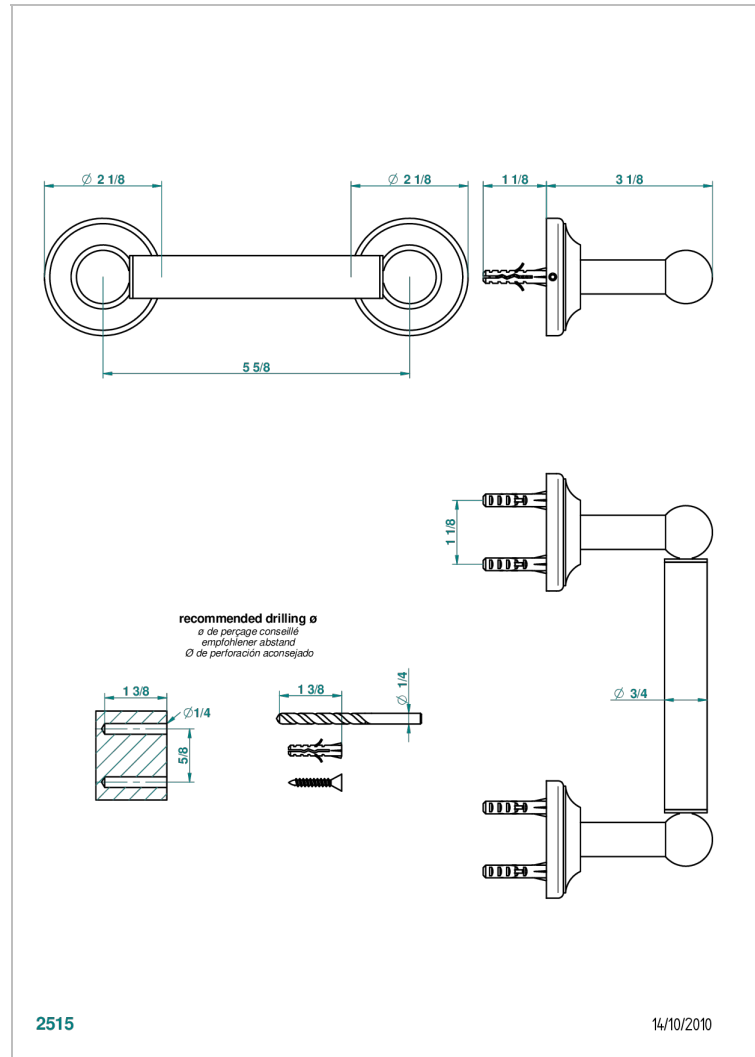

CHARLESTON WITH LEVER HANDLES

G75-543M

Paper roll holder

CHARACTERISTIC

- Charleston with lever handles
- Paper roll holder

AVAILABLE FINITIONS

Black ceram - D30
Blush PVD - H62
Brass color PVD - H49
Brown bronze color PVD - F33
Chrome polished - A02
Chrome polished / gold polished - G02