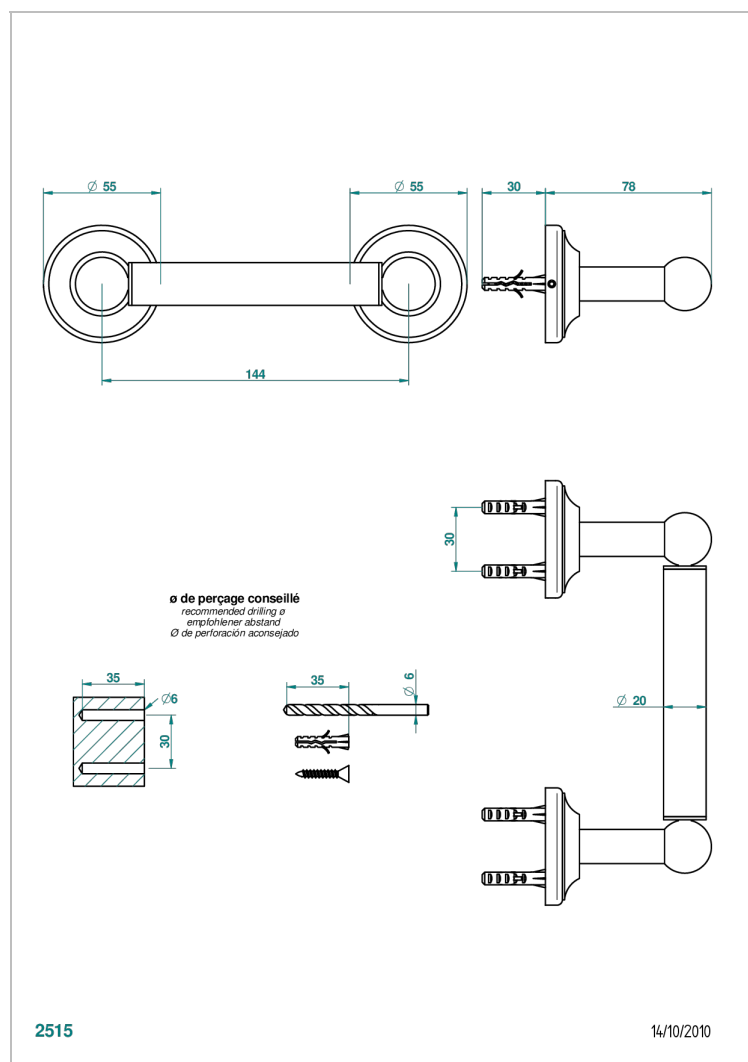

CHARLESTON WITH SMOOTH METAL LEVER HANDLES

G3N-543M

Paper roll holder

CHARACTERISTIC

- Charleston with smooth metal lever handles
- Paper roll holder

AVAILABLE FINITIONS

Black ceram - D30
Blush PVD - H62
Brass color PVD - H49
Brown bronze color PVD - F33
Chrome polished - A02
Chrome polished / gold polished - G02