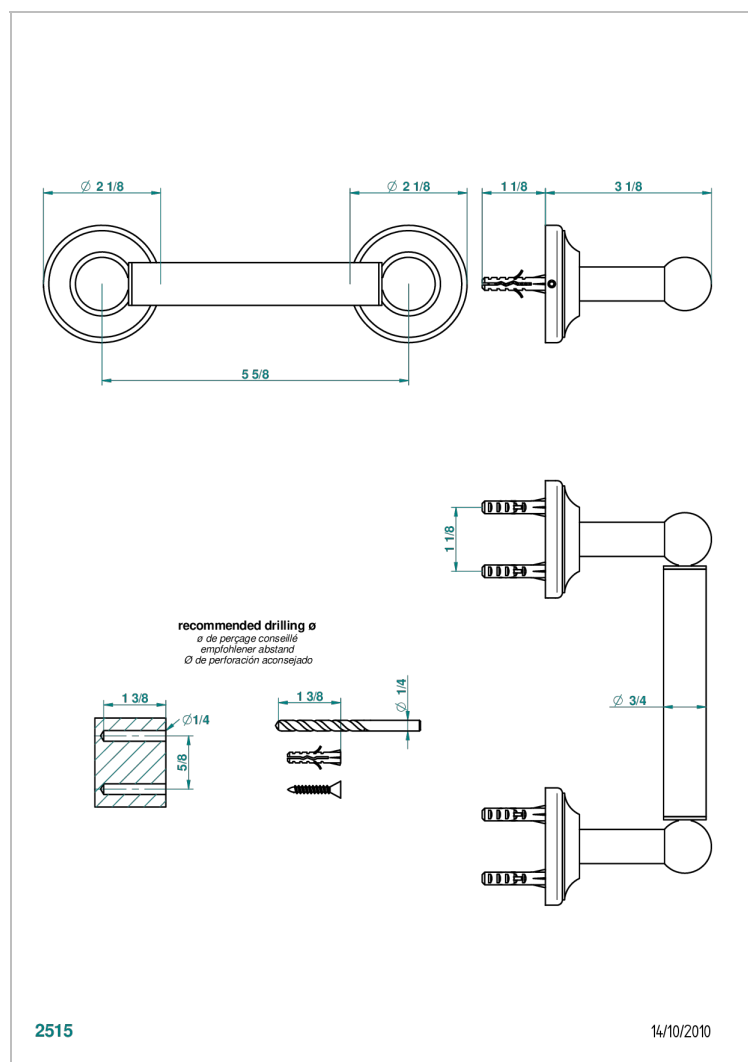

CHARLESTON WITH SMOOTH METAL LEVER HANDLES

G3N-543M

Paper roll holder

CHARACTERISTIC

- Charleston with smooth metal lever handles
- Paper roll holder

AVAILABLE FINITIONS

Black ceram - D30
Blush PVD - H62
Brass color PVD - H49
Brown bronze color PVD - F33
Chrome polished - A02
Chrome polished / gold polished - G02