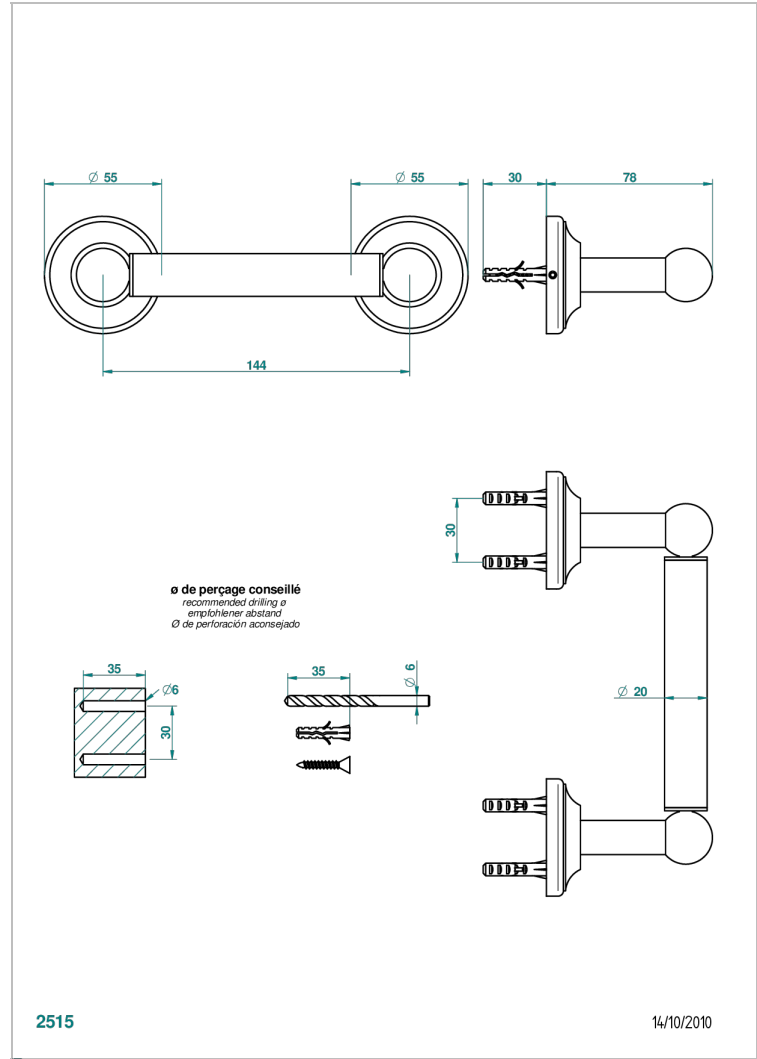

# BROADWAY WITH WHITE PORCELAIN LEVER HANDLES

A04-543M

Paper roll holder

## CHARACTERISTIC

- Broadway with white porcelain lever handles
- Paper roll holder