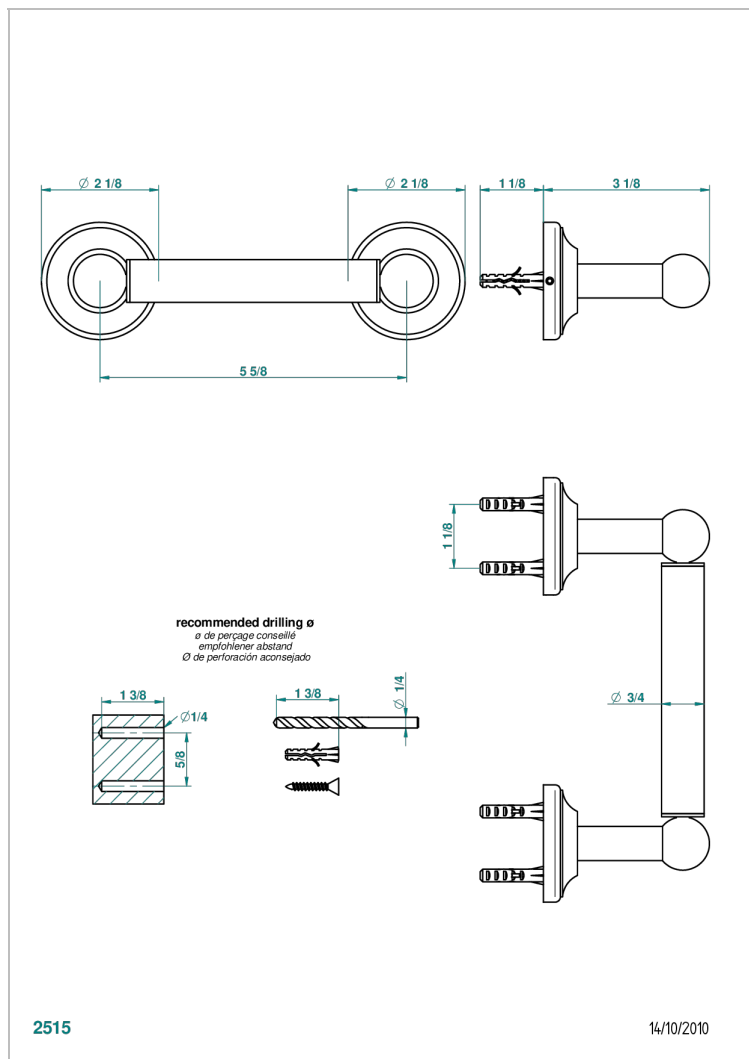

BROADWAY WITH WHITE PORCELAIN LEVER HANDLES

A04-543M

Paper roll holder

CHARACTERISTIC

- Broadway with white porcelain lever handles
- Paper roll holder

AVAILABLE FINITIONS

Black ceram - D30
 Blush PVD - H62
 Brass color PVD - H49
 Brown bronze color PVD - F33
 Chrome polished - A02
 Chrome polished / gold polished - G02