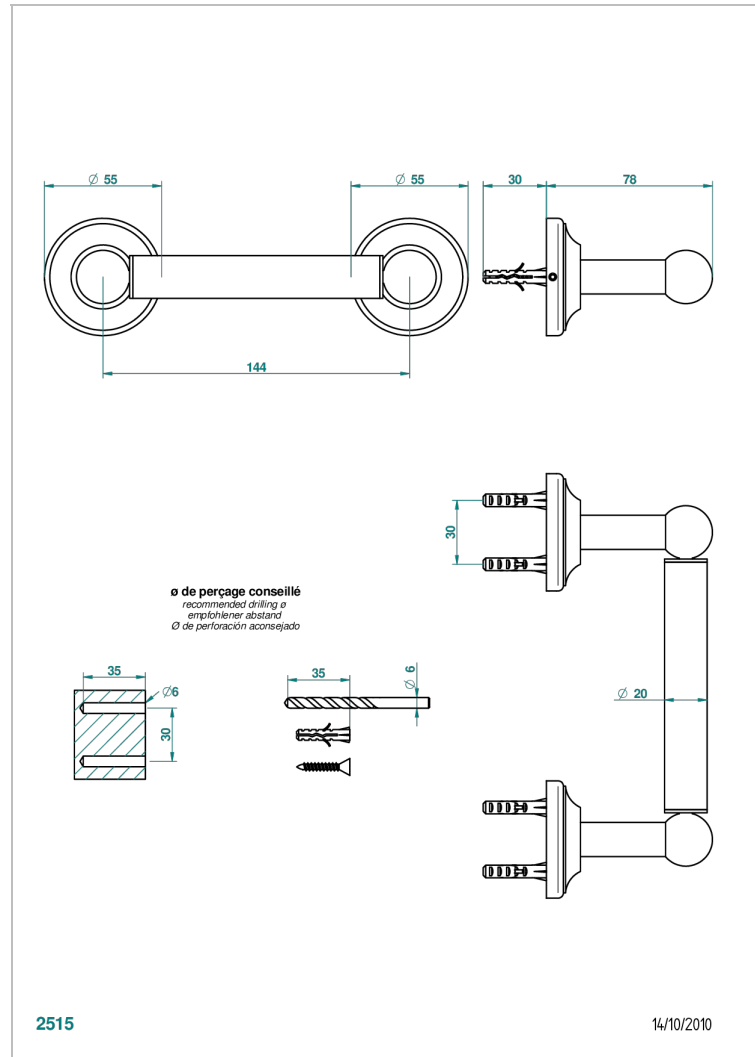

# BROADWAY WITH LEVER

A04-543M

Paper roll holder

THG<sup>®</sup>  
PARIS

## CHARACTERISTIC

- Broadway with Lever
- Paper roll holder