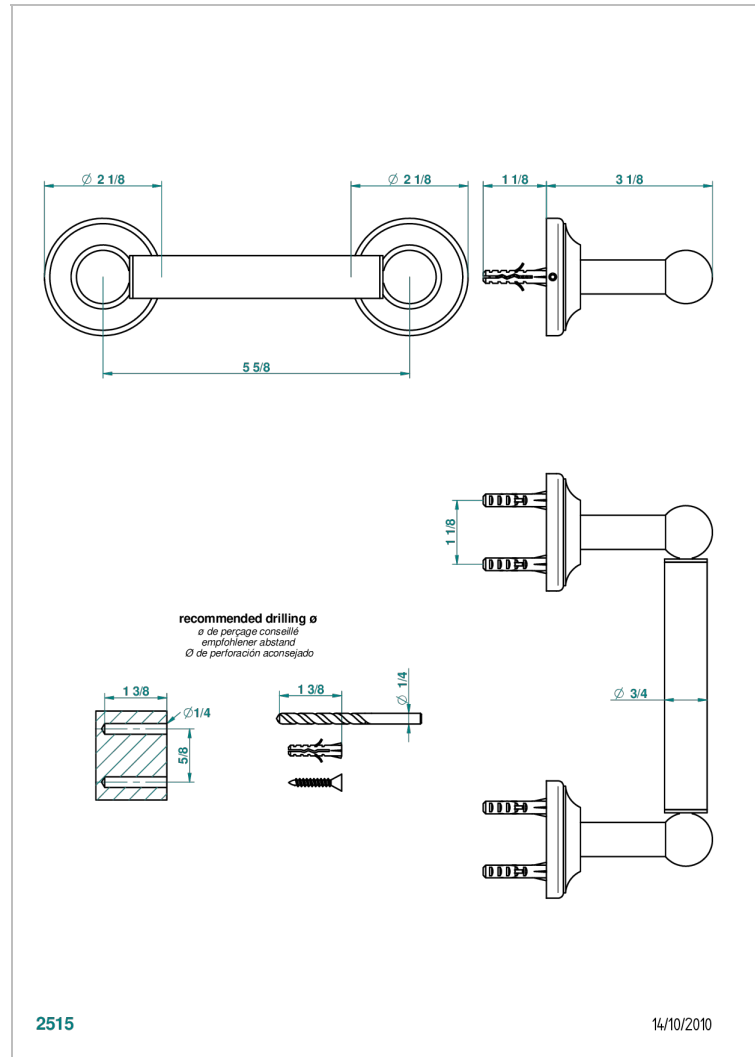

BROADWAY WITH LEVER

A04-543M

Paper roll holder

THG[®]
PARIS

CHARACTERISTIC

- Broadway with Lever
- Paper roll holder

AVAILABLE FINITIONS

Antique nickel - H28
Black ceram - D30
Blush PVD - H62
Brass color PVD - H49
Brown bronze color PVD - F33
Gold color PVD - H52