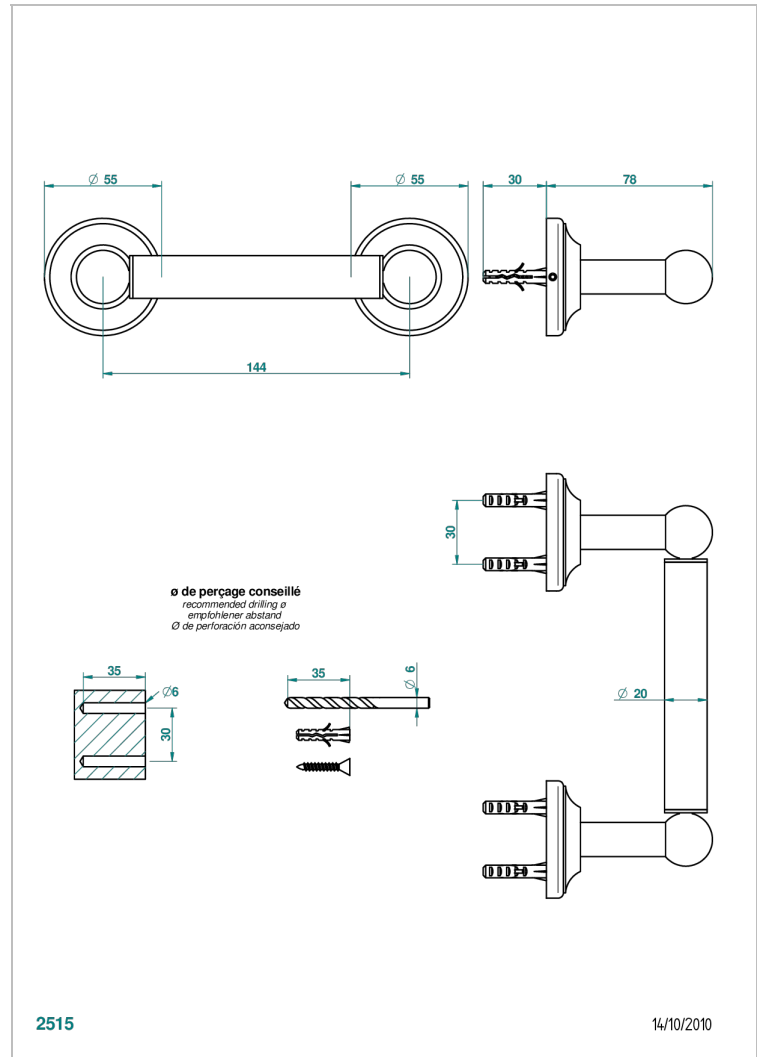

BROADWAY WITH LEVER

A04-543M

Paper roll holder

THG[®]
PARIS

CHARACTERISTIC

- Broadway with Lever
- Paper roll holder

AVAILABLE FINITIONS

Antique nickel - H28
Black ceram - D30
Blush PVD - H62
Brass color PVD - H49
Brown bronze color PVD - F33
Gold color PVD - H52