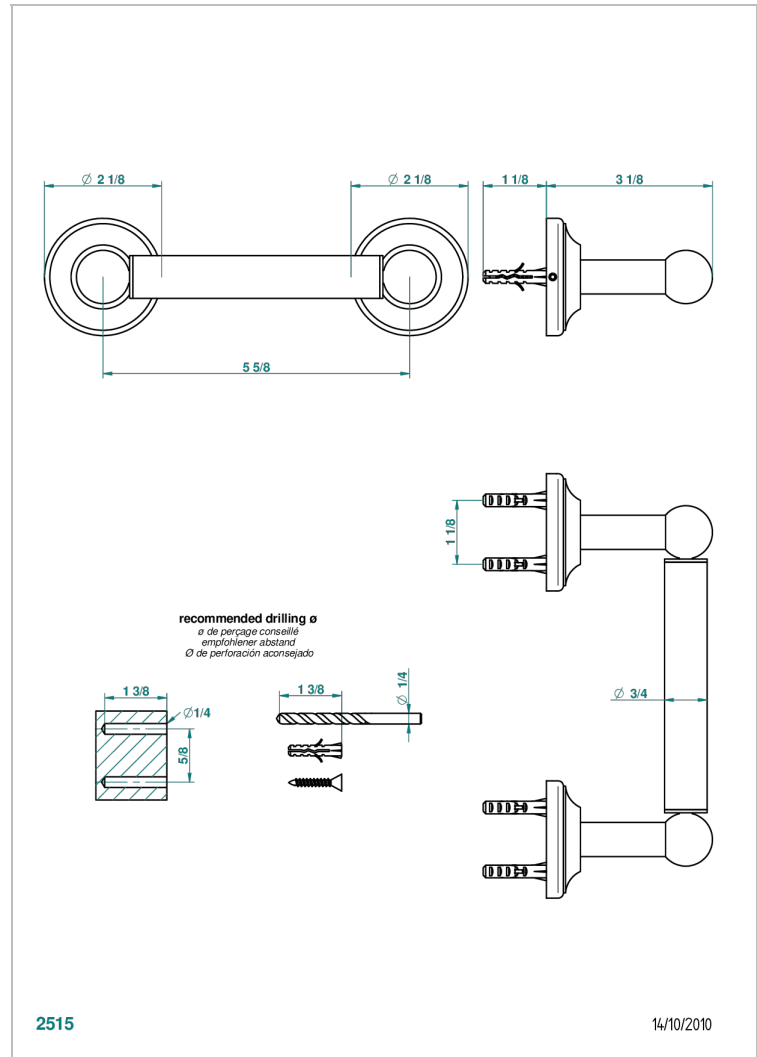

# BROADWAY WITH LEVER

A04-543M

Paper roll holder

THG<sup>®</sup>  
PARIS

## CHARACTERISTIC

- Broadway with Lever
- Paper roll holder