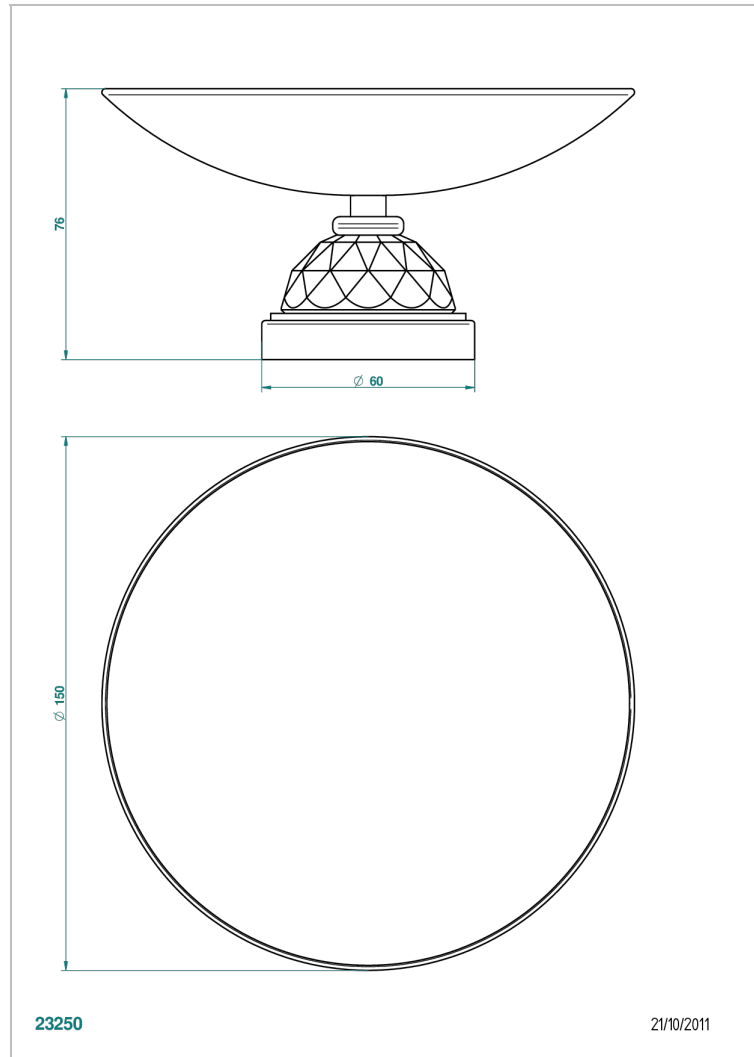

# MANDARINE CRISTALLIA DIAMANT

U1K-544GM

Soap dish, freestanding , 6" diameter

## CHARACTERISTIC

- Mandarin Cristallia Diamant
- Soap dish, freestanding , 6" diameter