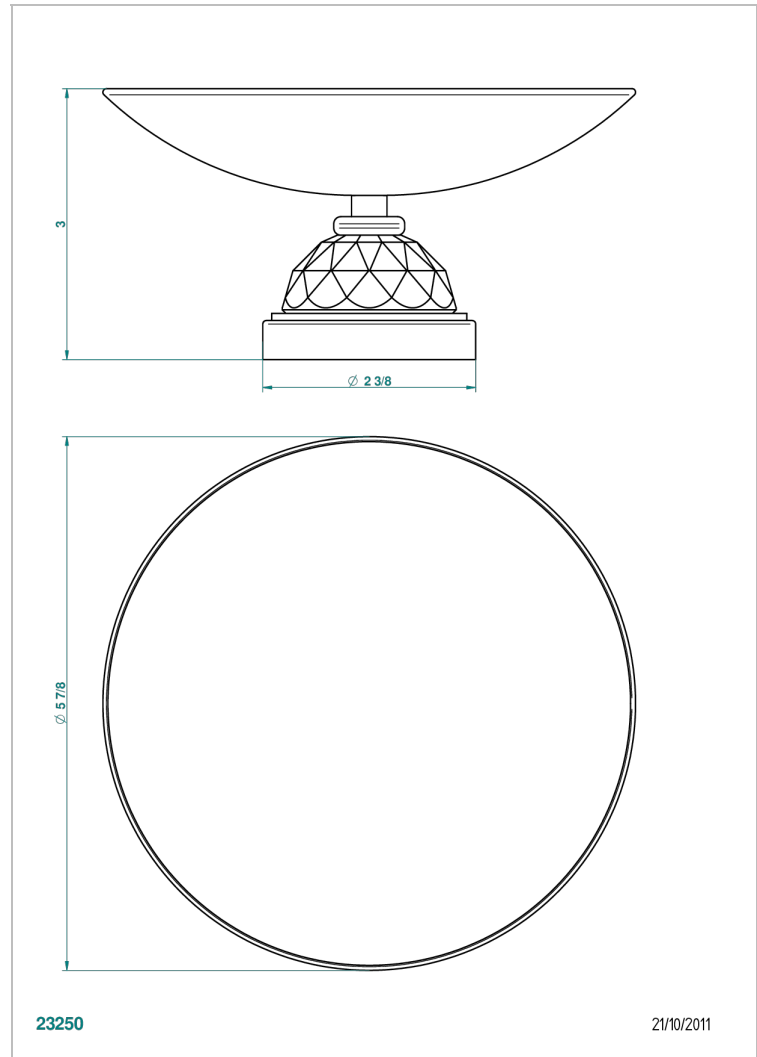

MANDARINE CRISTALLIA DIAMANT

U1K-544GM

Soap dish, freestanding , 6" diameter

THG[®]
PARIS

CHARACTERISTIC

- Mandarin Cristallia Diamant
- Soap dish, freestanding , 6" diameter

AVAILABLE FINITIONS

Black ceram - D30
Blush PVD - H62
Brass color PVD - H49
Brown bronze color PVD - F33
Chrome polished - A02
Chrome polished / gold polished - G02