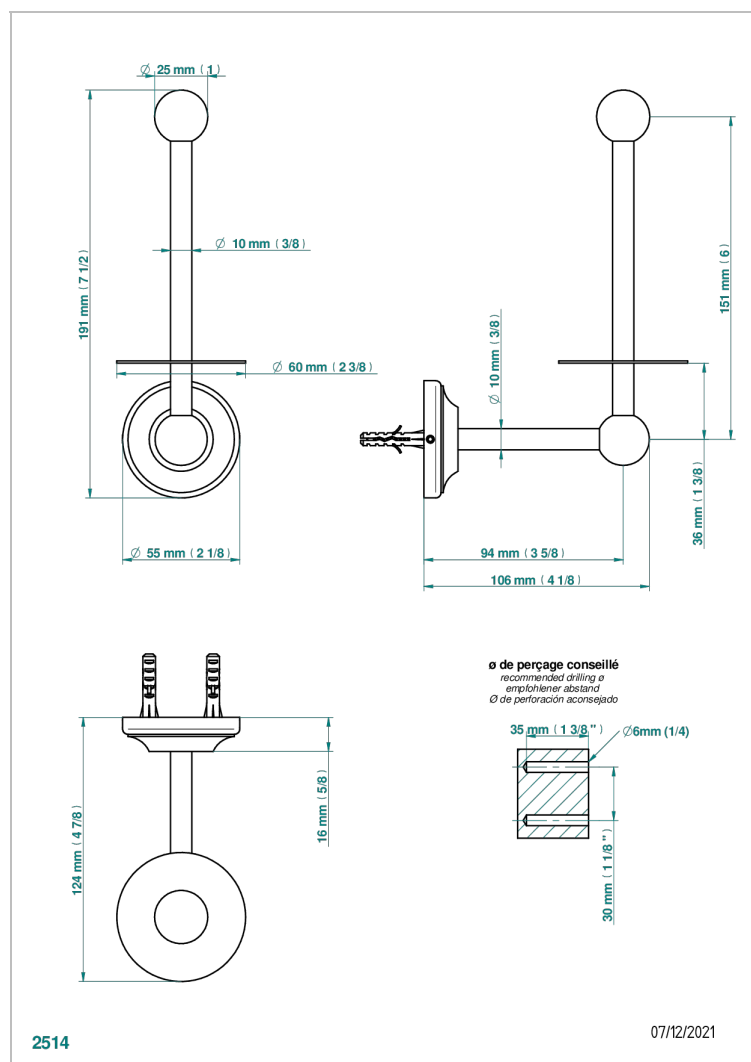

# CHARLESTON WITH LEVER HANDLES

G75-542

Reserve toilet paper holder

## CHARACTERISTIC

- Charleston with lever handles
- Reserve toilet paper holder