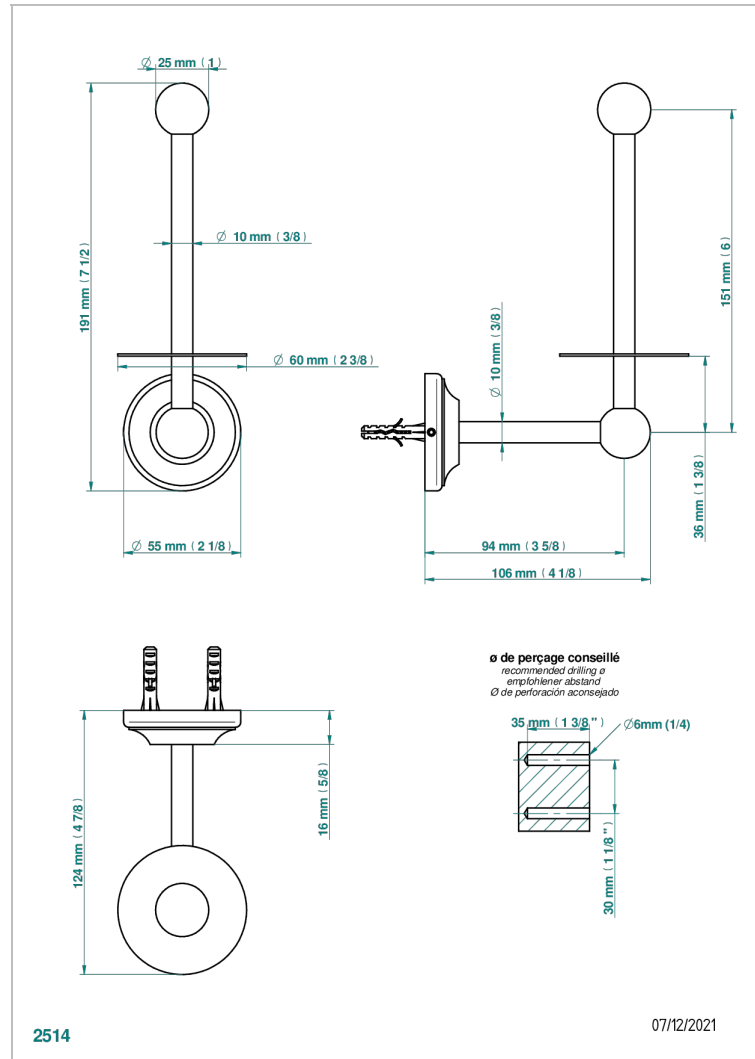

CHARLESTON WITH SMOOTH METAL LEVER HANDLES

G3N-542

Reserve toilet paper holder

CHARACTERISTIC

- Charleston with smooth metal lever handles
- Reserve toilet paper holder

AVAILABLE FINITIONS

Black ceram - D30
Blush PVD - H62
Brass color PVD - H49
Brown bronze color PVD - F33
Chrome polished - A02
Chrome polished / gold polished - G02