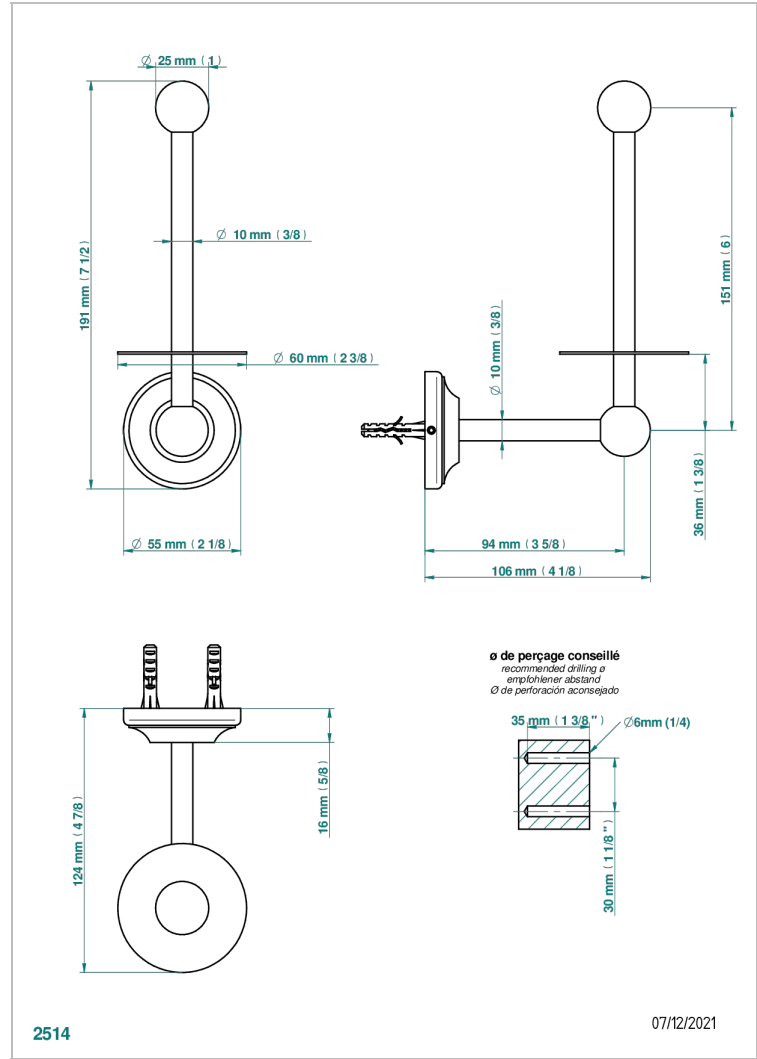

BROADWAY WITH WHITE PORCELAIN LEVER HANDLES

A04-542

Reserve toilet paper holder

CHARACTERISTIC

- Broadway with white porcelain lever handles
- Reserve toilet paper holder

AVAILABLE FINITIONS

Black ceram - D30
Blush PVD - H62
Brass color PVD - H49
Brown bronze color PVD - F33
Chrome polished - A02
Chrome polished / gold polished - G02

Matt graphite PVD - H65
Matt nickel (American satin) - C01
Matt nickel color PVD - H56
Natural smoked Brass - A13
Nickel antique / Sovereign - H28
Nickel color PVD - H55

Nickel polished - B01
Soft gold - F30
Soft matt gold - F31
Umber PVD - H66