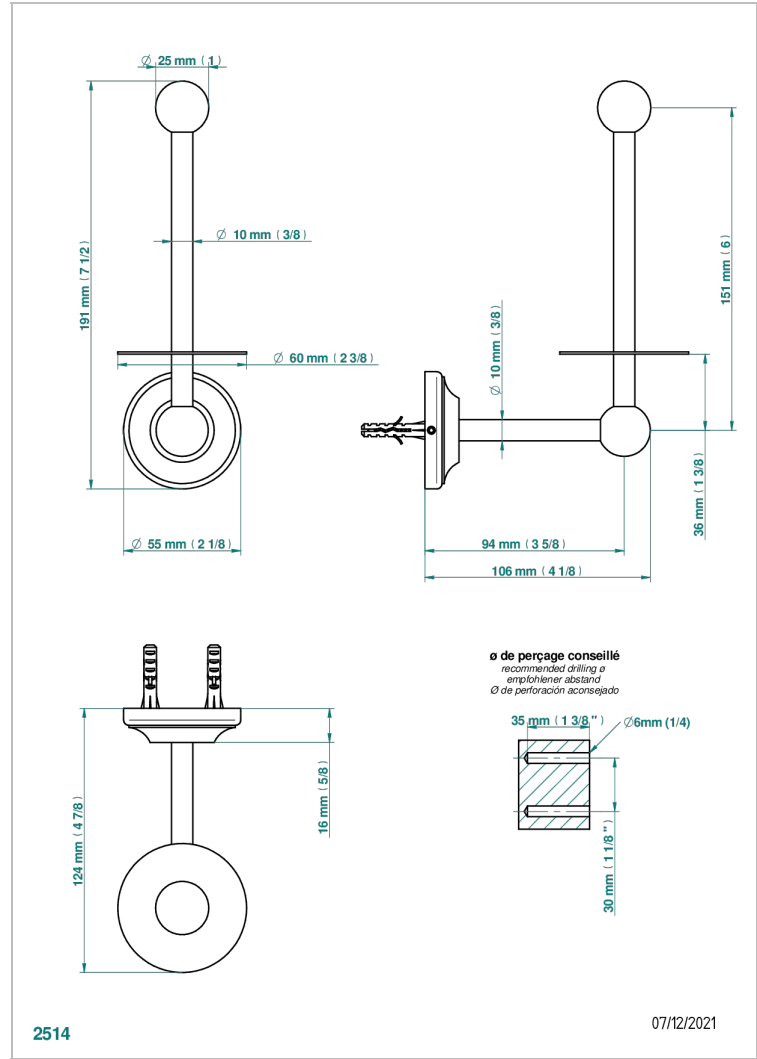

BROADWAY WITH LEVER

A04-542

Wall mounted WC reserve paper holder

THG[®]
PARIS

CHARACTERISTIC

- Broadway with Lever
- Wall mounted WC reserve paper holder

AVAILABLE FINITIONS

Antique nickel - H28
Black ceram - D30
Blush PVD - H62
Brass color PVD - H49
Brown bronze color PVD - F33
Gold color PVD - H52