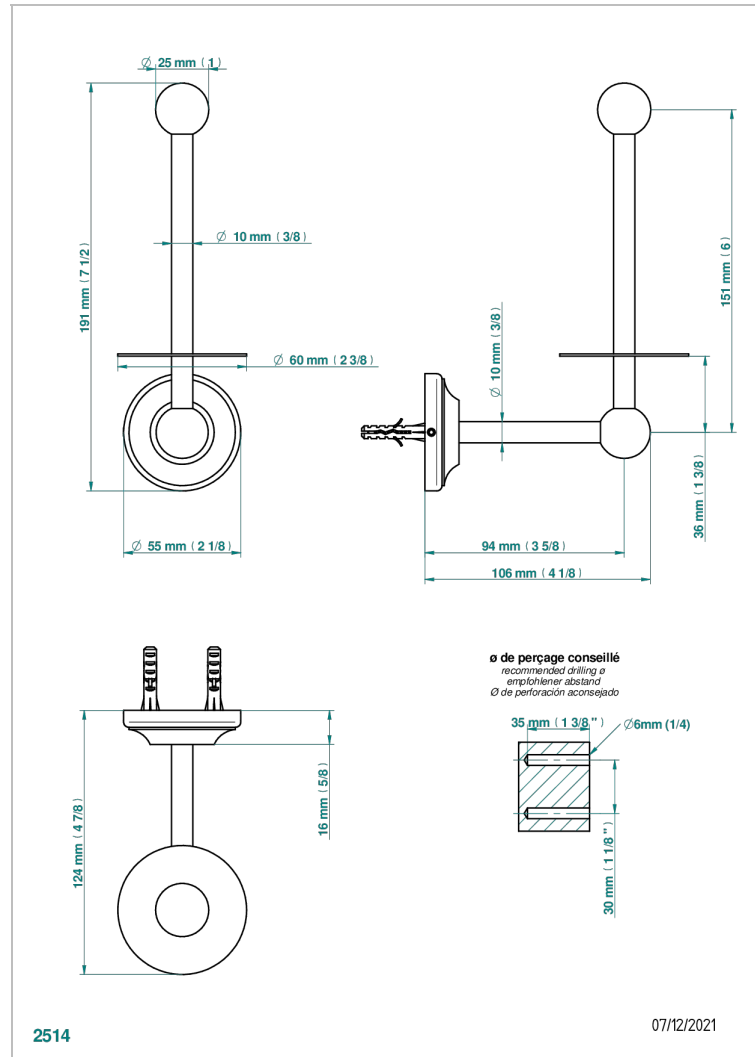

# BROADWAY WITH LEVER

A04-542

Wall mounted WC reserve paper holder

## CHARACTERISTIC

- Broadway with Lever
- Wall mounted WC reserve paper holder