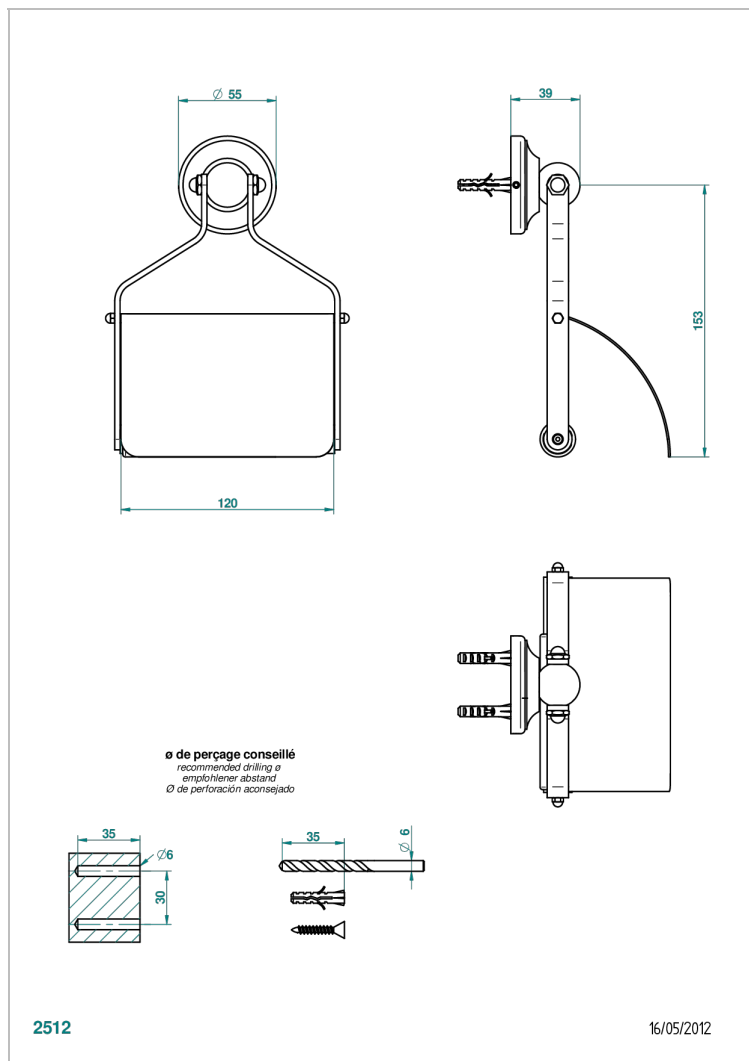

# CHARLESTON WITH LEVER HANDLES

G75-540

Toilet paper holder, single mount with cover

## CHARACTERISTIC

- Charleston with lever handles
- Toilet paper holder, single mount with cover