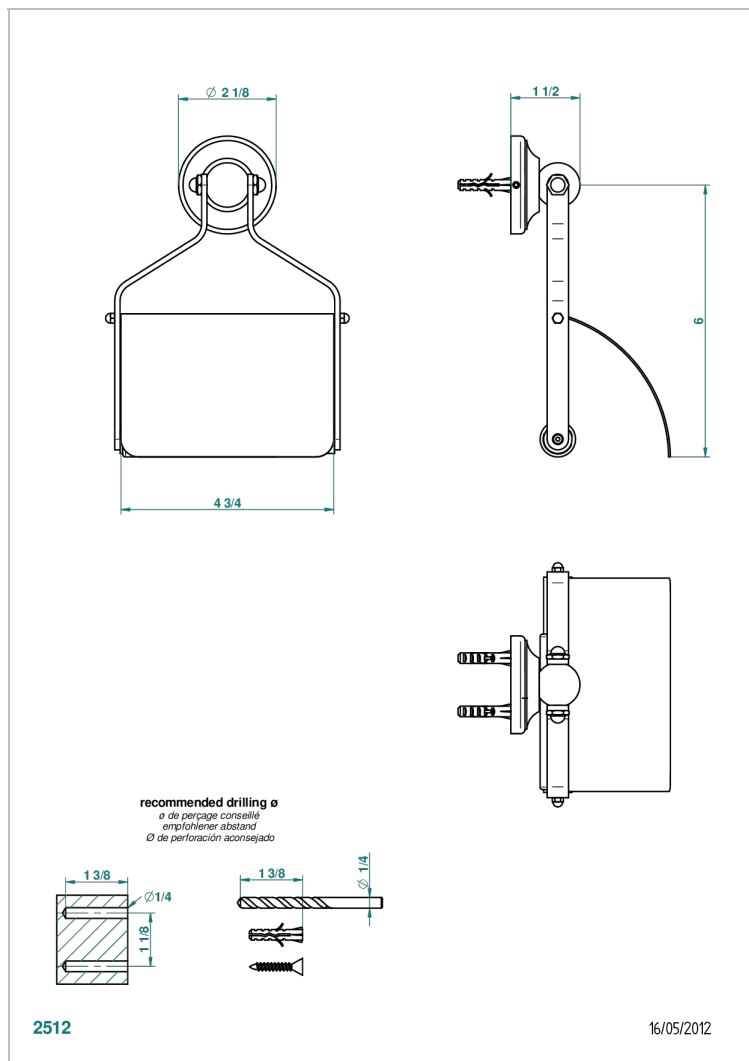

CHARLESTON WITH LEVER HANDLES

G75-540

Toilet paper holder, single mount with cover

CHARACTERISTIC

- Charleston with lever handles
- Toilet paper holder, single mount with cover

AVAILABLE FINITIONS

Black ceram - D30
Blush PVD - H62
Brass color PVD - H49
Brown bronze color PVD - F33
Chrome polished - A02
Chrome polished / gold polished - G02