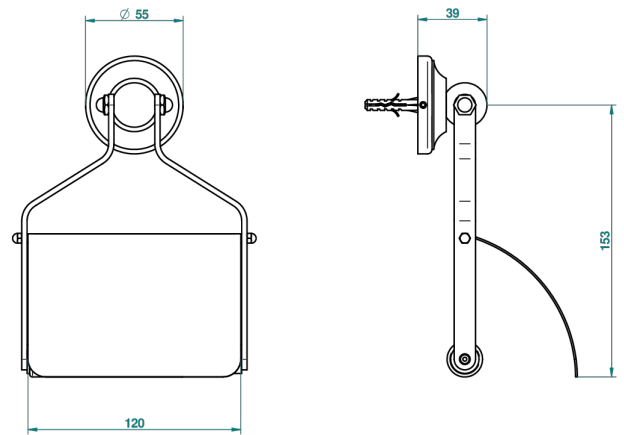

CHARLESTON WITH LEVER

G75-540

Wall mounted WC paper holder with cover

THG®
PARIS

2512

16/05/2012

CHARACTERISTIC

- Charleston with lever
- Wall mounted WC paper holder with cover

AVAILABLE FINITIONS

Antique nickel - H28
Black ceram - D30
Blush PVD - H62
Brass color PVD - H49
Brown bronze color PVD - F33
Gold color PVD - H52

Graphite PVD - H64
Lacquered light bronze - D01
Matt Umber PVD - H67
Matt blush PVD - H60
Matt brass color PVD - H50
Matt brown bronze color PVD - F34

Matt chrome - C02
Matt gold - F07
Matt gold color PVD - H53
Matt graphite PVD - H65
Matt nickel (color finish) - C01
Matt nickel color PVD - H56

Natural smoked Brass - A13
Nickel color PVD - H55
Polished chrome (color finish) - A02
Polished chrome / Polished gold (color finish) - G02
Polished gold (color finish) - F01
Polished nickel - B01

Soft gold - F30
Soft matt gold - F31
Umber PVD - H66