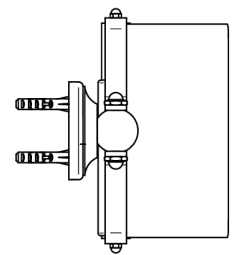

CHARLESTON WITH LEVER

G75-540

Wall mounted WC paper holder with cover

THG®
PARIS

2512

16/05/2012

CHARACTERISTIC

- Charleston with lever
- Wall mounted WC paper holder with cover

AVAILABLE FINITIONS

Antique nickel - H28
Black ceram - D30
Blush PVD - H62
Brass color PVD - H49
Brown bronze color PVD - F33
Gold color PVD - H52

Graphite PVD - H64
Lacquered light bronze - D01
Matt Umber PVD - H67
Matt blush PVD - H60
Matt brass color PVD - H50
Matt brown bronze color PVD - F34

Matt chrome - C02
Matt gold - F07
Matt gold color PVD - H53
Matt graphite PVD - H65
Matt nickel (color finish) - C01
Matt nickel color PVD - H56

Natural smoked Brass - A13
Nickel color PVD - H55
Polished chrome (color finish) - A02
Polished chrome / Polished gold (color finish) - G02
Polished gold (color finish) - F01
Polished nickel - B01

Soft gold - F30
Soft matt gold - F31
Umber PVD - H66