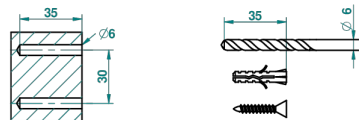

CHARLESTON WITH LEVER

G75-540

Wall mounted WC paper holder with cover

THG®
PARIS

2512

16/05/2012

CHARACTERISTIC

- Charleston with lever
- Wall mounted WC paper holder with cover

AVAILABLE FINITIONS

Antique nickel - H28
Black ceram - D30
Blush PVD - H62
Brass color PVD - H49
Brown bronze color PVD - F33
Gold color PVD - H52

Graphite PVD - H64
Lacquered light bronze - D01
Matt Umber PVD - H67
Matt blush PVD - H60
Matt brass color PVD - H50
Matt brown bronze color PVD - F34

Matt chrome - C02
Matt gold - F07
Matt gold color PVD - H53
Matt graphite PVD - H65
Matt nickel (color finish) - C01
Matt nickel color PVD - H56

Natural smoked Brass - A13
Nickel color PVD - H55
Polished chrome (color finish) - A02
Polished chrome / Polished gold (color finish) - G02
Polished gold (color finish) - F01
Polished nickel - B01

Soft gold - F30
Soft matt gold - F31
Umber PVD - H66