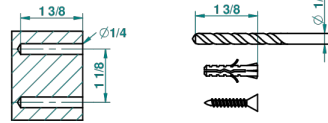

CHARLESTON WITH LEVER

G75-540

Wall mounted WC paper holder with cover

THG®
PARIS

2512

16/05/2012

CHARACTERISTIC

- Charleston with lever
- Wall mounted WC paper holder with cover

AVAILABLE FINITIONS

Antique nickel - H28
Black ceram - D30
Blush PVD - H62
Brass color PVD - H49
Brown bronze color PVD - F33
Gold color PVD - H52

Graphite PVD - H64
Lacquered light bronze - D01
Matt Umber PVD - H67
Matt blush PVD - H60
Matt brass color PVD - H50
Matt brown bronze color PVD - F34

Matt chrome - C02
Matt gold - F07
Matt gold color PVD - H53
Matt graphite PVD - H65
Matt nickel (color finish) - C01
Matt nickel color PVD - H56

Natural smoked Brass - A13
Nickel color PVD - H55
Polished chrome (color finish) - A02
Polished chrome / Polished gold (color finish) - G02
Polished gold (color finish) - F01
Polished nickel - B01

Soft gold - F30
Soft matt gold - F31
Umber PVD - H66