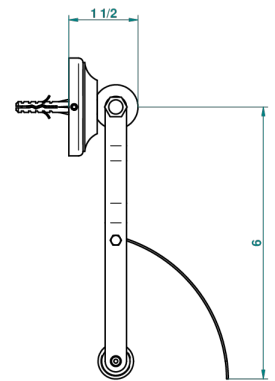

CHARLESTON WITH LEVER

G75-540

Wall mounted WC paper holder with cover

THG®
PARIS

2512

16/05/2012

CHARACTERISTIC

- Charleston with lever
- Wall mounted WC paper holder with cover

AVAILABLE FINITIONS

Antique nickel - H28
Black ceram - D30
Blush PVD - H62
Brass color PVD - H49
Brown bronze color PVD - F33
Gold color PVD - H52

Graphite PVD - H64
Lacquered light bronze - D01
Matt Umber PVD - H67
Matt blush PVD - H60
Matt brass color PVD - H50
Matt brown bronze color PVD - F34

Matt chrome - C02
Matt gold - F07
Matt gold color PVD - H53
Matt graphite PVD - H65
Matt nickel (color finish) - C01
Matt nickel color PVD - H56

Natural smoked Brass - A13
Nickel color PVD - H55
Polished chrome (color finish) - A02
Polished chrome / Polished gold (color finish) - G02
Polished gold (color finish) - F01
Polished nickel - B01

Soft gold - F30
Soft matt gold - F31
Umber PVD - H66