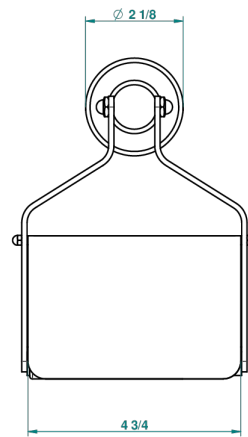

CHARLESTON WITH LEVER

G75-540

Wall mounted WC paper holder with cover

THG®
PARIS

2512

16/05/2012

CHARACTERISTIC

- Charleston with lever
- Wall mounted WC paper holder with cover

AVAILABLE FINITIONS

Antique nickel - H28
Black ceram - D30
Blush PVD - H62
Brass color PVD - H49
Brown bronze color PVD - F33
Gold color PVD - H52

Graphite PVD - H64
Lacquered light bronze - D01
Matt Umber PVD - H67
Matt blush PVD - H60
Matt brass color PVD - H50
Matt brown bronze color PVD - F34

Matt chrome - C02
Matt gold - F07
Matt gold color PVD - H53
Matt graphite PVD - H65
Matt nickel (color finish) - C01
Matt nickel color PVD - H56

Natural smoked Brass - A13
Nickel color PVD - H55
Polished chrome (color finish) - A02
Polished chrome / Polished gold (color finish) - G02
Polished gold (color finish) - F01
Polished nickel - B01

Soft gold - F30
Soft matt gold - F31
Umber PVD - H66