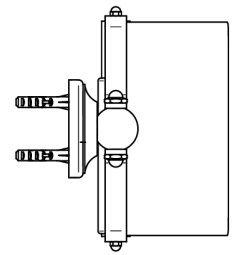

CHARLESTON WITH SMOOTH METAL LEVER HANDLES

G3N-540

Toilet paper holder, single mount with cover

2512

16/05/2012

CHARACTERISTIC

- Charleston with smooth metal lever handles
- Toilet paper holder, single mount with cover

AVAILABLE FINITIONS

Black ceram - D30
Blush PVD - H62
Brass color PVD - H49
Brown bronze color PVD - F33
Chrome polished - A02
Chrome polished / gold polished - G02

Copper antique matt, coated - H07
Gold color PVD - H52
Gold mat - F07
Gold polished - F01
Graphite PVD - H64
Light coated bronze - D01

Matt Umber PVD - H67
Matt blush PVD - H60
Matt brass color PVD - H50
Matt brown bronze color PVD - F34
Matt chrome (American satin) - C02
Matt gold color PVD - H53

Matt graphite PVD - H65
Matt nickel (American satin) - C01
Matt nickel color PVD - H56
Natural smoked Brass - A13
Nickel antique / Sovereign - H28
Nickel color PVD - H55

Nickel polished - B01
Soft gold - F30
Soft matt gold - F31
Umber PVD - H66