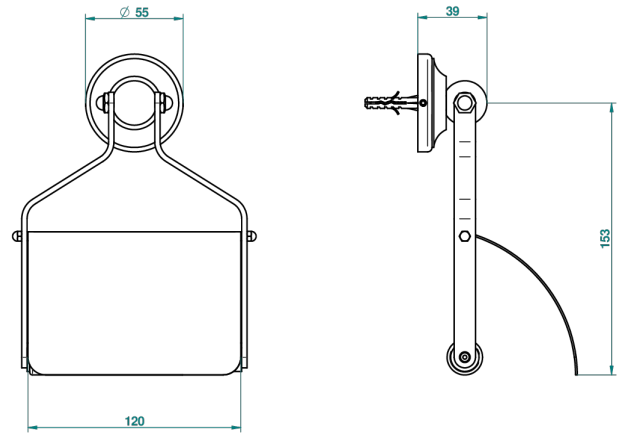

CHARLESTON WITH SMOOTH METAL LEVER HANDLES

G3N-540

Toilet paper holder, single mount with cover

2512

16/05/2012

CHARACTERISTIC

- Charleston with smooth metal lever handles
- Toilet paper holder, single mount with cover

AVAILABLE FINITIONS

Black ceram - D30
Blush PVD - H62
Brass color PVD - H49
Brown bronze color PVD - F33
Chrome polished - A02
Chrome polished / gold polished - G02

Copper antique matt, coated - H07
Gold color PVD - H52
Gold mat - F07
Gold polished - F01
Graphite PVD - H64
Light coated bronze - D01

Matt Umber PVD - H67
Matt blush PVD - H60
Matt brass color PVD - H50
Matt brown bronze color PVD - F34
Matt chrome (American satin) - C02
Matt gold color PVD - H53

Matt graphite PVD - H65
Matt nickel (American satin) - C01
Matt nickel color PVD - H56
Natural smoked Brass - A13
Nickel antique / Sovereign - H28
Nickel color PVD - H55

Nickel polished - B01
Soft gold - F30
Soft matt gold - F31
Umber PVD - H66