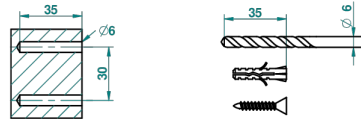

CHARLESTON WITH SMOOTH METAL LEVER HANDLES

G3N-540

Toilet paper holder, single mount with cover

2512

16/05/2012

CHARACTERISTIC

- Charleston with smooth metal lever handles
- Toilet paper holder, single mount with cover

AVAILABLE FINITIONS

Black ceram - D30
Blush PVD - H62
Brass color PVD - H49
Brown bronze color PVD - F33
Chrome polished - A02
Chrome polished / gold polished - G02

Copper antique matt, coated - H07
Gold color PVD - H52
Gold mat - F07
Gold polished - F01
Graphite PVD - H64
Light coated bronze - D01

Matt Umber PVD - H67
Matt blush PVD - H60
Matt brass color PVD - H50
Matt brown bronze color PVD - F34
Matt chrome (American satin) - C02
Matt gold color PVD - H53

Matt graphite PVD - H65
Matt nickel (American satin) - C01
Matt nickel color PVD - H56
Natural smoked Brass - A13
Nickel antique / Sovereign - H28
Nickel color PVD - H55

Nickel polished - B01
Soft gold - F30
Soft matt gold - F31
Umber PVD - H66