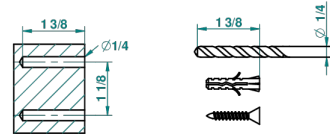

CHARLESTON WITH SMOOTH METAL LEVER HANDLES

G3N-540

Toilet paper holder, single mount with cover

2512

16/05/2012

CHARACTERISTIC

- Charleston with smooth metal lever handles
- Toilet paper holder, single mount with cover

AVAILABLE FINITIONS

Black ceram - D30
Blush PVD - H62
Brass color PVD - H49
Brown bronze color PVD - F33
Chrome polished - A02
Chrome polished / gold polished - G02

Copper antique matt, coated - H07
Gold color PVD - H52
Gold mat - F07
Gold polished - F01
Graphite PVD - H64
Light coated bronze - D01

Matt Umber PVD - H67
Matt blush PVD - H60
Matt brass color PVD - H50
Matt brown bronze color PVD - F34
Matt chrome (American satin) - C02
Matt gold color PVD - H53

Matt graphite PVD - H65
Matt nickel (American satin) - C01
Matt nickel color PVD - H56
Natural smoked Brass - A13
Nickel antique / Sovereign - H28
Nickel color PVD - H55

Nickel polished - B01
Soft gold - F30
Soft matt gold - F31
Umber PVD - H66