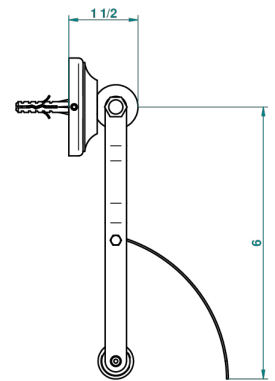

CHARLESTON WITH SMOOTH METAL LEVER HANDLES

G3N-540

Toilet paper holder, single mount with cover

2512

16/05/2012

CHARACTERISTIC

- Charleston with smooth metal lever handles
- Toilet paper holder, single mount with cover

AVAILABLE FINITIONS

Black ceram - D30
Blush PVD - H62
Brass color PVD - H49
Brown bronze color PVD - F33
Chrome polished - A02
Chrome polished / gold polished - G02

Copper antique matt, coated - H07
Gold color PVD - H52
Gold mat - F07
Gold polished - F01
Graphite PVD - H64
Light coated bronze - D01

Matt Umber PVD - H67
Matt blush PVD - H60
Matt brass color PVD - H50
Matt brown bronze color PVD - F34
Matt chrome (American satin) - C02
Matt gold color PVD - H53

Matt graphite PVD - H65
Matt nickel (American satin) - C01
Matt nickel color PVD - H56
Natural smoked Brass - A13
Nickel antique / Sovereign - H28
Nickel color PVD - H55

Nickel polished - B01
Soft gold - F30
Soft matt gold - F31
Umber PVD - H66