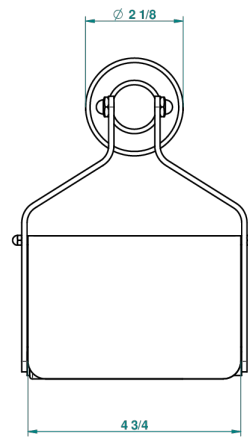

CHARLESTON WITH SMOOTH METAL LEVER HANDLES

G3N-540

Toilet paper holder, single mount with cover

2512

16/05/2012

CHARACTERISTIC

- Charleston with smooth metal lever handles
- Toilet paper holder, single mount with cover

AVAILABLE FINITIONS

Black ceram - D30
Blush PVD - H62
Brass color PVD - H49
Brown bronze color PVD - F33
Chrome polished - A02
Chrome polished / gold polished - G02

Copper antique matt, coated - H07
Gold color PVD - H52
Gold mat - F07
Gold polished - F01
Graphite PVD - H64
Light coated bronze - D01

Matt Umber PVD - H67
Matt blush PVD - H60
Matt brass color PVD - H50
Matt brown bronze color PVD - F34
Matt chrome (American satin) - C02
Matt gold color PVD - H53

Matt graphite PVD - H65
Matt nickel (American satin) - C01
Matt nickel color PVD - H56
Natural smoked Brass - A13
Nickel antique / Sovereign - H28
Nickel color PVD - H55

Nickel polished - B01
Soft gold - F30
Soft matt gold - F31
Umber PVD - H66