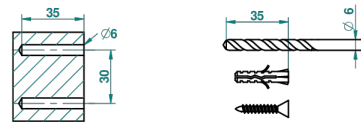

2512

16/05/2012

CHARACTERISTIC

- Charleston
- Toilet paper holder, single mount with cover

AVAILABLE FINITIONS

Black ceram - D30
Blush PVD - H62
Brass color PVD - H49
Brown bronze color PVD - F33
Chrome polished - A02
Chrome polished / gold polished - G02

Copper antique matt, coated - H07
Gold color PVD - H52
Gold mat - F07
Gold polished - F01
Graphite PVD - H64
Light coated bronze - D01

Matt Umber PVD - H67
Matt blush PVD - H60
Matt brass color PVD - H50
Matt brown bronze color PVD - F34
Matt chrome (American satin) - C02
Matt gold color PVD - H53

Matt graphite PVD - H65
Matt nickel (American satin) - C01
Matt nickel color PVD - H56
Natural smoked Brass - A13
Nickel antique / Sovereign - H28
Nickel color PVD - H55

Nickel polished - B01
Soft gold - F30
Soft matt gold - F31
Umber PVD - H66