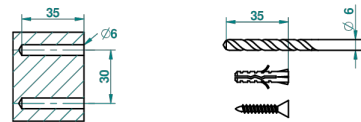

2512

16/05/2012

CHARACTERISTIC

- Charleston
- Wall mounted WC paper holder with cover

AVAILABLE FINITIONS

Antique nickel - H28
Black ceram - D30
Blush PVD - H62
Brass color PVD - H49
Brown bronze color PVD - F33
Gold color PVD - H52

Graphite PVD - H64
Lacquered light bronze - D01
Matt Umber PVD - H67
Matt blush PVD - H60
Matt brass color PVD - H50
Matt brown bronze color PVD - F34

Matt chrome - C02
Matt gold - F07
Matt gold color PVD - H53
Matt graphite PVD - H65
Matt nickel (color finish) - C01
Matt nickel color PVD - H56

Natural smoked Brass - A13
Nickel color PVD - H55
Polished chrome (color finish) - A02
Polished chrome / Polished gold (color finish) - G02
Polished gold (color finish) - F01
Polished nickel - B01

Soft gold - F30
Soft matt gold - F31
Umber PVD - H66
Varnished matt antique red copper (color finish) - H07