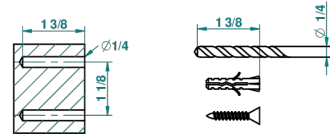

2512

16/05/2012

CHARACTERISTIC

- Charleston
- Wall mounted WC paper holder with cover

AVAILABLE FINITIONS

Antique nickel - H28
Black ceram - D30
Blush PVD - H62
Brass color PVD - H49
Brown bronze color PVD - F33
Gold color PVD - H52

Graphite PVD - H64
Lacquered light bronze - D01
Matt Umber PVD - H67
Matt blush PVD - H60
Matt brass color PVD - H50
Matt brown bronze color PVD - F34

Matt chrome - C02
Matt gold - F07
Matt gold color PVD - H53
Matt graphite PVD - H65
Matt nickel (color finish) - C01
Matt nickel color PVD - H56

Natural smoked Brass - A13
Nickel color PVD - H55
Polished chrome (color finish) - A02
Polished chrome / Polished gold (color finish) - G02
Polished gold (color finish) - F01
Polished nickel - B01

Soft gold - F30
Soft matt gold - F31
Umber PVD - H66
Varnished matt antique red copper (color finish) - H07