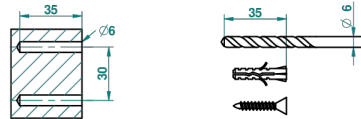

2512

16/05/2012

CHARACTERISTIC

- Broadway
- Wall mounted WC paper holder with cover

AVAILABLE FINITIONS

Antique nickel - H28
Black ceram - D30
Blush PVD - H62
Brass color PVD - H49
Brown bronze color PVD - F33
Gold color PVD - H52

Graphite PVD - H64
Lacquered light bronze - D01
Matt Umber PVD - H67
Matt blush PVD - H60
Matt brass color PVD - H50
Matt brown bronze color PVD - F34

Matt chrome - C02
Matt gold - F07
Matt gold color PVD - H53
Matt graphite PVD - H65
Matt nickel (color finish) - C01
Matt nickel color PVD - H56

Natural smoked Brass - A13
Nickel color PVD - H55
Polished chrome (color finish) - A02
Polished chrome / Polished gold (color finish) - G02
Polished gold (color finish) - F01
Polished nickel - B01

Soft gold - F30
Soft matt gold - F31
Umber PVD - H66
Varnished matt antique red copper (color finish) - H07