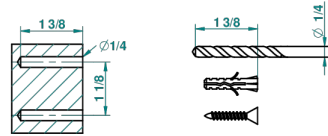

2512

16/05/2012

CHARACTERISTIC

- Broadway
- Wall mounted WC paper holder with cover

AVAILABLE FINITIONS

Antique nickel - H28
Black ceram - D30
Blush PVD - H62
Brass color PVD - H49
Brown bronze color PVD - F33
Gold color PVD - H52

Graphite PVD - H64
Lacquered light bronze - D01
Matt Umber PVD - H67
Matt blush PVD - H60
Matt brass color PVD - H50
Matt brown bronze color PVD - F34

Matt chrome - C02
Matt gold - F07
Matt gold color PVD - H53
Matt graphite PVD - H65
Matt nickel (color finish) - C01
Matt nickel color PVD - H56

Natural smoked Brass - A13
Nickel color PVD - H55
Polished chrome (color finish) - A02
Polished chrome / Polished gold (color finish) - G02
Polished gold (color finish) - F01
Polished nickel - B01

Soft gold - F30
Soft matt gold - F31
Umber PVD - H66
Varnished matt antique red copper (color finish) - H07