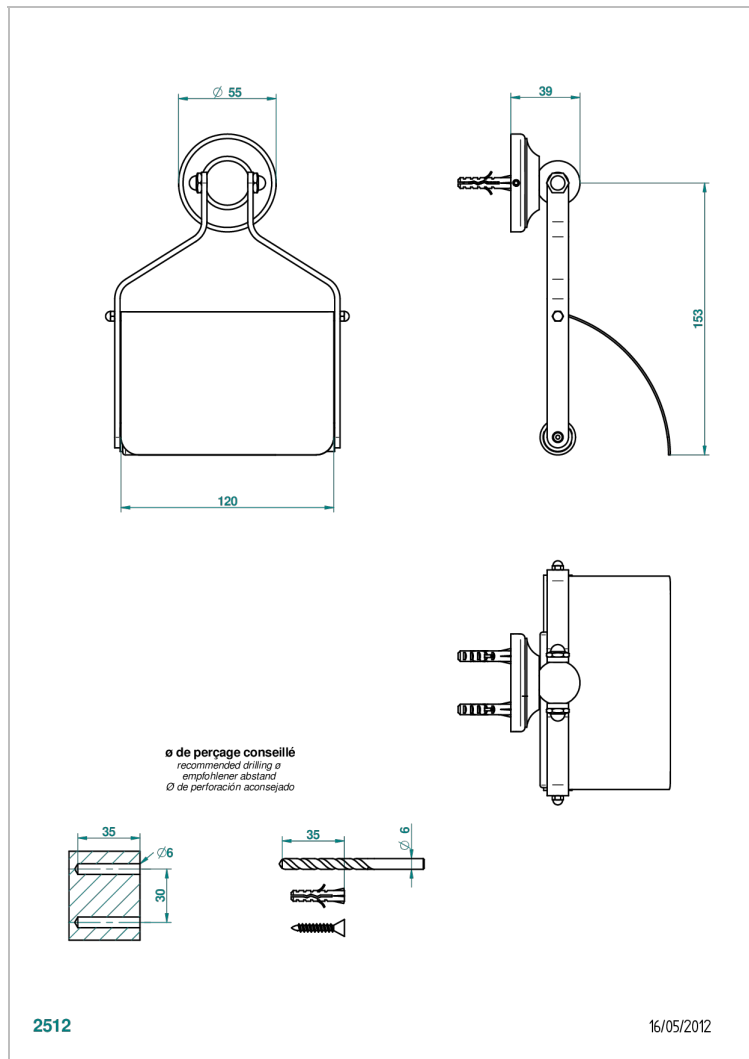

BROADWAY WITH WHITE PORCELAIN LEVER HANDLES

A04-540

Toilet paper holder, single mount with cover

CHARACTERISTIC

- Broadway with white porcelain lever handles
- Toilet paper holder, single mount with cover