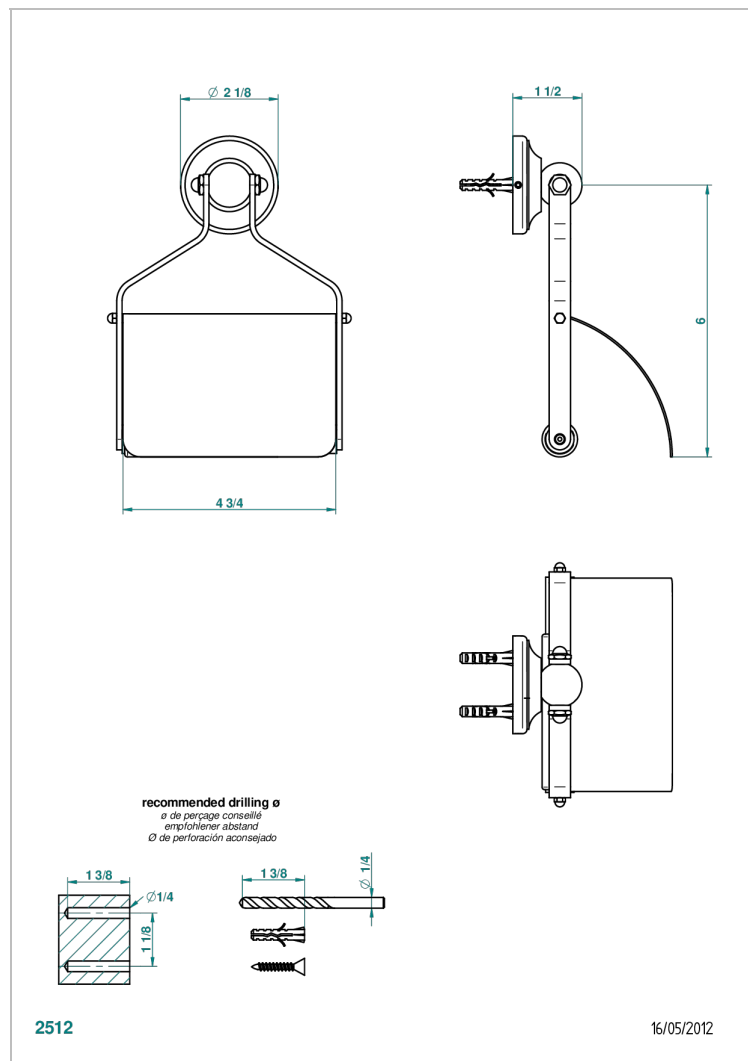

BROADWAY WITH WHITE PORCELAIN LEVER HANDLES

A04-540

Toilet paper holder, single mount with cover

CHARACTERISTIC

- Broadway with white porcelain lever handles
- Toilet paper holder, single mount with cover