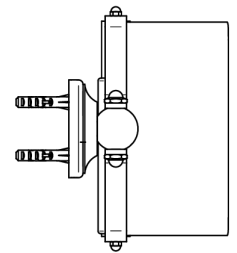

BROADWAY WITH LEVER

A04-540

Wall mounted WC paper holder with cover

THG®
PARIS

2512

16/05/2012

CHARACTERISTIC

- Broadway with Lever
- Wall mounted WC paper holder with cover

AVAILABLE FINITIONS

Antique nickel - H28
Black ceram - D30
Blush PVD - H62
Brass color PVD - H49
Brown bronze color PVD - F33
Gold color PVD - H52

Graphite PVD - H64
Lacquered light bronze - D01
Matt Umber PVD - H67
Matt blush PVD - H60
Matt brass color PVD - H50
Matt brown bronze color PVD - F34

Matt chrome - C02
Matt gold - F07
Matt gold color PVD - H53
Matt graphite PVD - H65
Matt nickel (color finish) - C01
Matt nickel color PVD - H56

Natural smoked Brass - A13
Nickel color PVD - H55
Polished chrome (color finish) - A02
Polished chrome / Polished gold (color finish) - G02
Polished gold (color finish) - F01
Polished nickel - B01

Soft gold - F30
Soft matt gold - F31
Umber PVD - H66
Varnished matt antique red copper (color finish) - H07