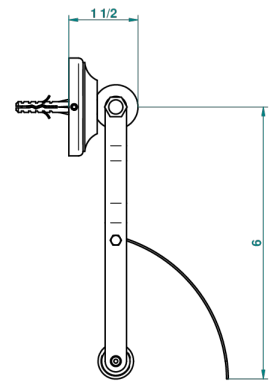

BROADWAY WITH LEVER

A04-540

Wall mounted WC paper holder with cover

2512

16/05/2012

CHARACTERISTIC

- Broadway with Lever
- Wall mounted WC paper holder with cover

AVAILABLE FINITIONS

Antique nickel - H28
Black ceram - D30
Blush PVD - H62
Brass color PVD - H49
Brown bronze color PVD - F33
Gold color PVD - H52

Graphite PVD - H64
Lacquered light bronze - D01
Matt Umber PVD - H67
Matt blush PVD - H60
Matt brass color PVD - H50
Matt brown bronze color PVD - F34

Matt chrome - C02
Matt gold - F07
Matt gold color PVD - H53
Matt graphite PVD - H65
Matt nickel (color finish) - C01
Matt nickel color PVD - H56

Natural smoked Brass - A13
Nickel color PVD - H55
Polished chrome (color finish) - A02
Polished chrome / Polished gold (color finish) - G02
Polished gold (color finish) - F01
Polished nickel - B01

Soft gold - F30
Soft matt gold - F31
Umber PVD - H66
Varnished matt antique red copper (color finish) - H07