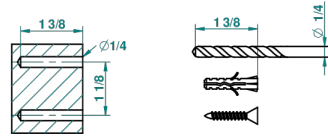

BROADWAY WITH LEVER

A04-540

Wall mounted WC paper holder with cover

2512

16/05/2012

CHARACTERISTIC

- Broadway with Lever
- Wall mounted WC paper holder with cover

AVAILABLE FINITIONS

Antique nickel - H28
Black ceram - D30
Blush PVD - H62
Brass color PVD - H49
Brown bronze color PVD - F33
Gold color PVD - H52

Graphite PVD - H64
Lacquered light bronze - D01
Matt Umber PVD - H67
Matt blush PVD - H60
Matt brass color PVD - H50
Matt brown bronze color PVD - F34

Matt chrome - C02
Matt gold - F07
Matt gold color PVD - H53
Matt graphite PVD - H65
Matt nickel (color finish) - C01
Matt nickel color PVD - H56

Natural smoked Brass - A13
Nickel color PVD - H55
Polished chrome (color finish) - A02
Polished chrome / Polished gold (color finish) - G02
Polished gold (color finish) - F01
Polished nickel - B01

Soft gold - F30
Soft matt gold - F31
Umber PVD - H66
Varnished matt antique red copper (color finish) - H07