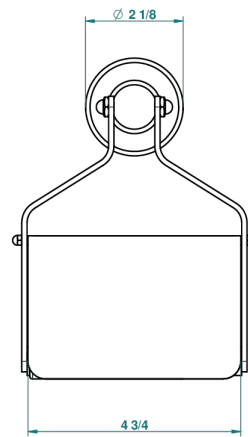

BROADWAY WITH LEVER

A04-540

Wall mounted WC paper holder with cover

2512

16/05/2012

CHARACTERISTIC

- Broadway with Lever
- Wall mounted WC paper holder with cover

AVAILABLE FINITIONS

Antique nickel - H28
Black ceram - D30
Blush PVD - H62
Brass color PVD - H49
Brown bronze color PVD - F33
Gold color PVD - H52

Graphite PVD - H64
Lacquered light bronze - D01
Matt Umber PVD - H67
Matt blush PVD - H60
Matt brass color PVD - H50
Matt brown bronze color PVD - F34

Matt chrome - C02
Matt gold - F07
Matt gold color PVD - H53
Matt graphite PVD - H65
Matt nickel (color finish) - C01
Matt nickel color PVD - H56

Natural smoked Brass - A13
Nickel color PVD - H55
Polished chrome (color finish) - A02
Polished chrome / Polished gold (color finish) - G02
Polished gold (color finish) - F01
Polished nickel - B01

Soft gold - F30
Soft matt gold - F31
Umber PVD - H66
Varnished matt antique red copper (color finish) - H07