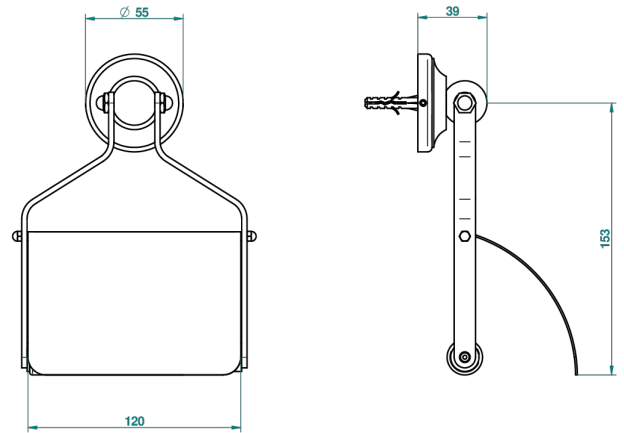

BROADWAY WITH LEVER

A04-540

Wall mounted WC paper holder with cover

THG®
PARIS

2512

16/05/2012

CHARACTERISTIC

- Broadway with Lever
- Wall mounted WC paper holder with cover

AVAILABLE FINITIONS

Antique nickel - H28
Black ceram - D30
Blush PVD - H62
Brass color PVD - H49
Brown bronze color PVD - F33
Gold color PVD - H52

Graphite PVD - H64
Lacquered light bronze - D01
Matt Umber PVD - H67
Matt blush PVD - H60
Matt brass color PVD - H50
Matt brown bronze color PVD - F34

Matt chrome - C02
Matt gold - F07
Matt gold color PVD - H53
Matt graphite PVD - H65
Matt nickel (color finish) - C01
Matt nickel color PVD - H56

Natural smoked Brass - A13
Nickel color PVD - H55
Polished chrome (color finish) - A02
Polished chrome / Polished gold (color finish) - G02
Polished gold (color finish) - F01
Polished nickel - B01

Soft gold - F30
Soft matt gold - F31
Umber PVD - H66
Varnished matt antique red copper (color finish) - H07