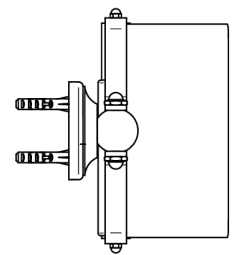

BROADWAY WITH LEVER

A04-540

Wall mounted WC paper holder with cover

THG®
PARIS

2512

16/05/2012

CHARACTERISTIC

- Broadway with Lever
- Wall mounted WC paper holder with cover

AVAILABLE FINITIONS

Antique nickel - H28
Black ceram - D30
Blush PVD - H62
Brass color PVD - H49
Brown bronze color PVD - F33
Gold color PVD - H52

Graphite PVD - H64
Lacquered light bronze - D01
Matt Umber PVD - H67
Matt blush PVD - H60
Matt brass color PVD - H50
Matt brown bronze color PVD - F34

Matt chrome - C02
Matt gold - F07
Matt gold color PVD - H53
Matt graphite PVD - H65
Matt nickel (color finish) - C01
Matt nickel color PVD - H56

Natural smoked Brass - A13
Nickel color PVD - H55
Polished chrome (color finish) - A02
Polished chrome / Polished gold (color finish) - G02
Polished gold (color finish) - F01
Polished nickel - B01

Soft gold - F30
Soft matt gold - F31
Umber PVD - H66
Varnished matt antique red copper (color finish) - H07