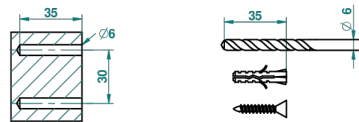

BROADWAY WITH LEVER

A04-540

Wall mounted WC paper holder with cover

THG®
PARIS

2512

16/05/2012

CHARACTERISTIC

- Broadway with Lever
- Wall mounted WC paper holder with cover

AVAILABLE FINITIONS

Antique nickel - H28
Black ceram - D30
Blush PVD - H62
Brass color PVD - H49
Brown bronze color PVD - F33
Gold color PVD - H52

Graphite PVD - H64
Lacquered light bronze - D01
Matt Umber PVD - H67
Matt blush PVD - H60
Matt brass color PVD - H50
Matt brown bronze color PVD - F34

Matt chrome - C02
Matt gold - F07
Matt gold color PVD - H53
Matt graphite PVD - H65
Matt nickel (color finish) - C01
Matt nickel color PVD - H56

Natural smoked Brass - A13
Nickel color PVD - H55
Polished chrome (color finish) - A02
Polished chrome / Polished gold (color finish) - G02
Polished gold (color finish) - F01
Polished nickel - B01

Soft gold - F30
Soft matt gold - F31
Umber PVD - H66
Varnished matt antique red copper (color finish) - H07