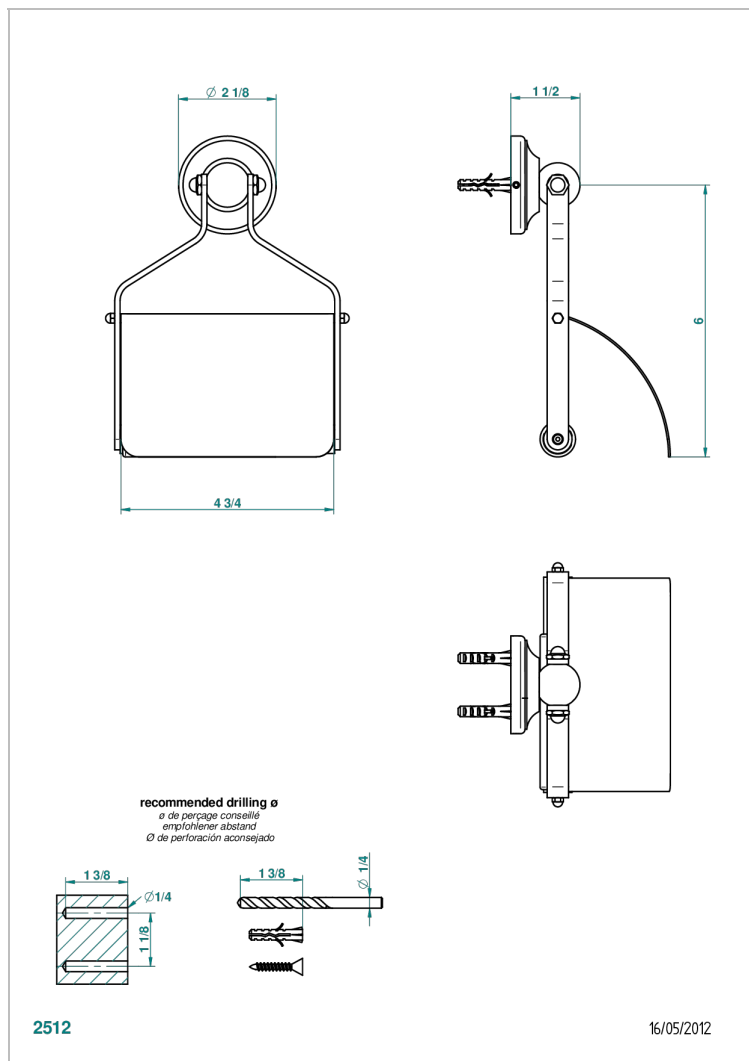

BROADWAY WITH LEVER

A04-540

Wall mounted WC paper holder with cover

CHARACTERISTIC

- Broadway with Lever
- Wall mounted WC paper holder with cover

AVAILABLE FINITIONS

Antique nickel - H28
 Black ceram - D30
 Blush PVD - H62
 Brass color PVD - H49
 Brown bronze color PVD - F33
 Gold color PVD - H52