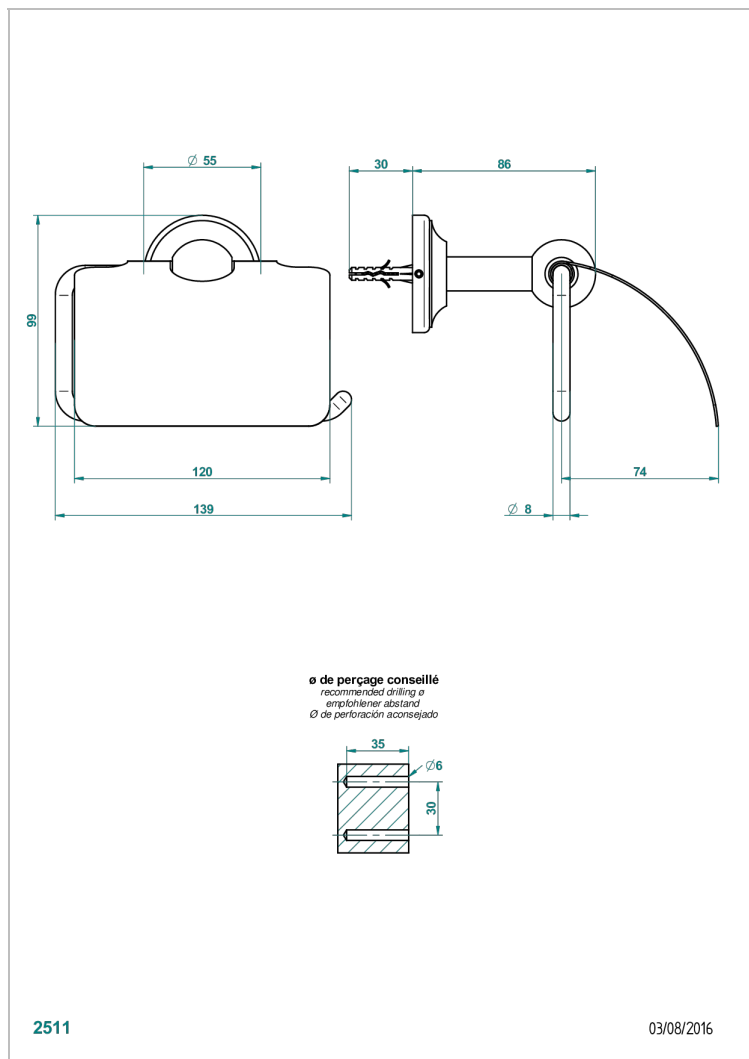

CHARLESTON WITH LEVER HANDLES

G75-538AC

THG[®]
PARIS

Toilet paper holder, single mount with cover

CHARACTERISTIC

- Charleston with lever handles
- Toilet paper holder, single mount with cover

AVAILABLE FINITIONS