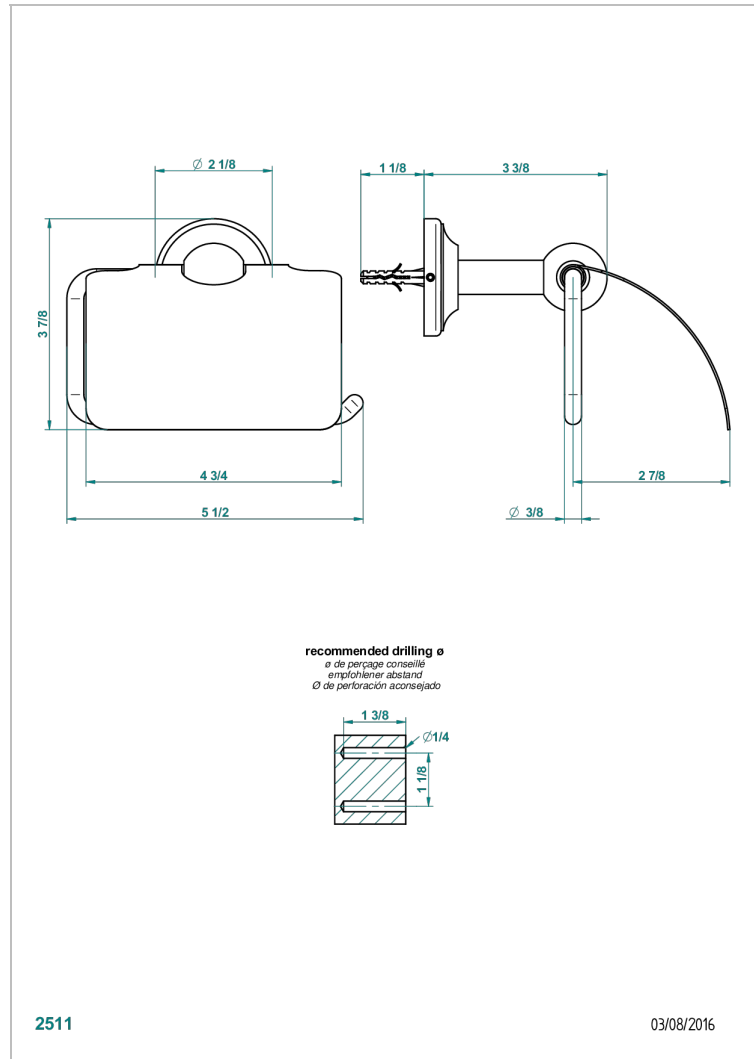

CHARLESTON WITH LEVER HANDLES

G75-538AC

Toilet paper holder, single mount with cover

2511

03/08/2016

CHARACTERISTIC

- Charleston with lever handles
- Toilet paper holder, single mount with cover

AVAILABLE FINITIONS