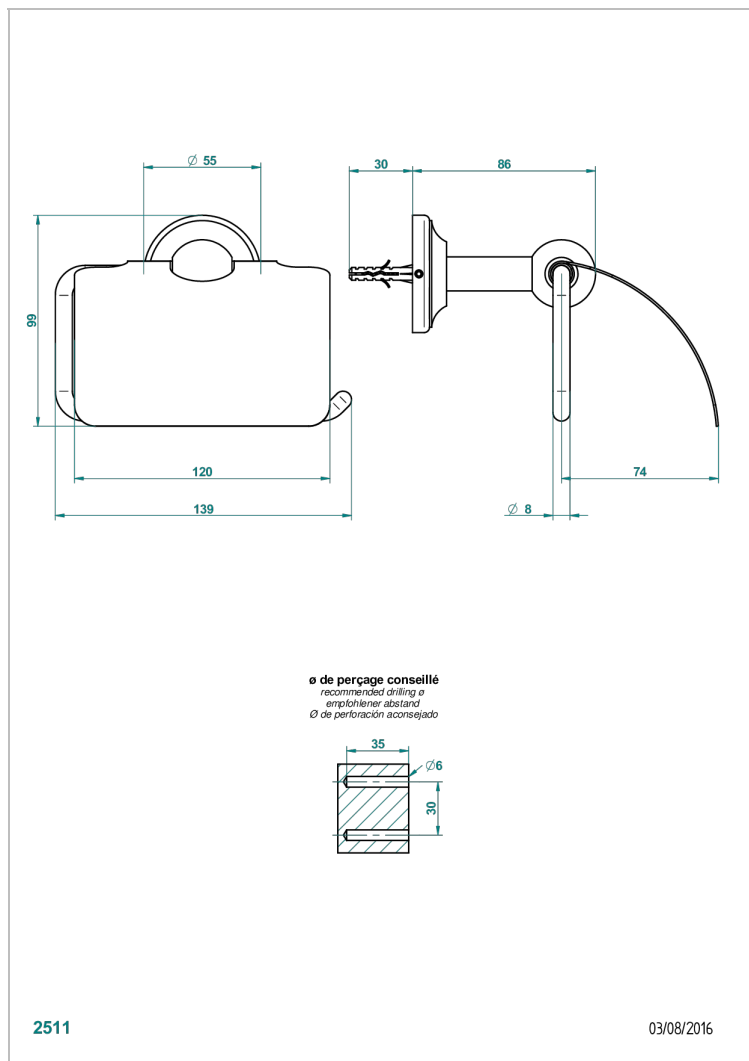

CHARLESTON WITH SMOOTH METAL LEVER HANDLES

G3N-538AC

Toilet paper holder, single mount with cover

CHARACTERISTIC

- Charleston with smooth metal lever handles
- Toilet paper holder, single mount with cover