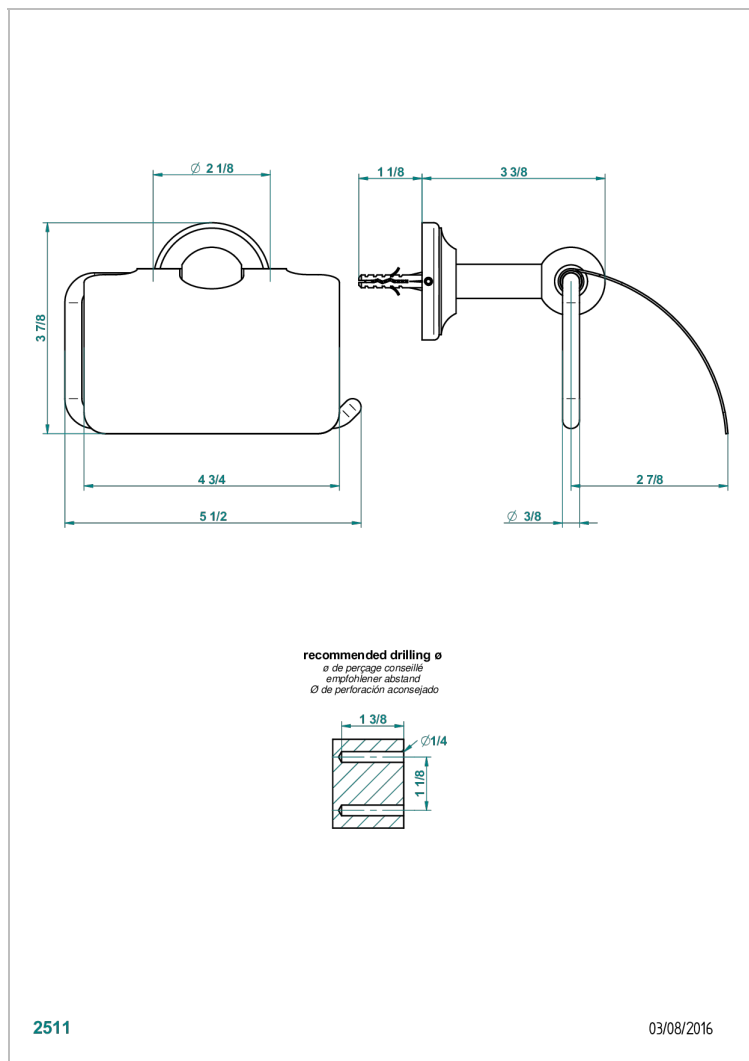

CHARLESTON WITH SMOOTH METAL LEVER HANDLES

G3N-538AC

Toilet paper holder, single mount with cover

CHARACTERISTIC

- Charleston with smooth metal lever handles
- Toilet paper holder, single mount with cover