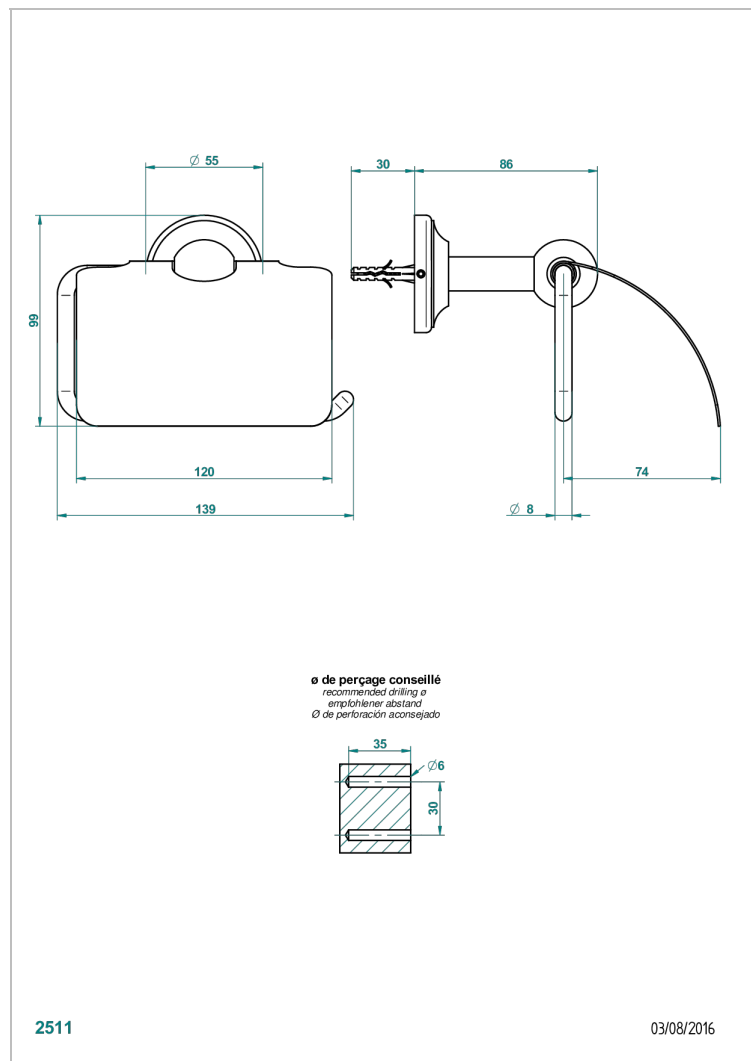

# BROADWAY WITH WHITE PORCELAIN LEVER HANDLES

A04-538AC

Toilet paper holder, single mount with cover

## CHARACTERISTIC

- Broadway with white porcelain lever handles
- Toilet paper holder, single mount with cover