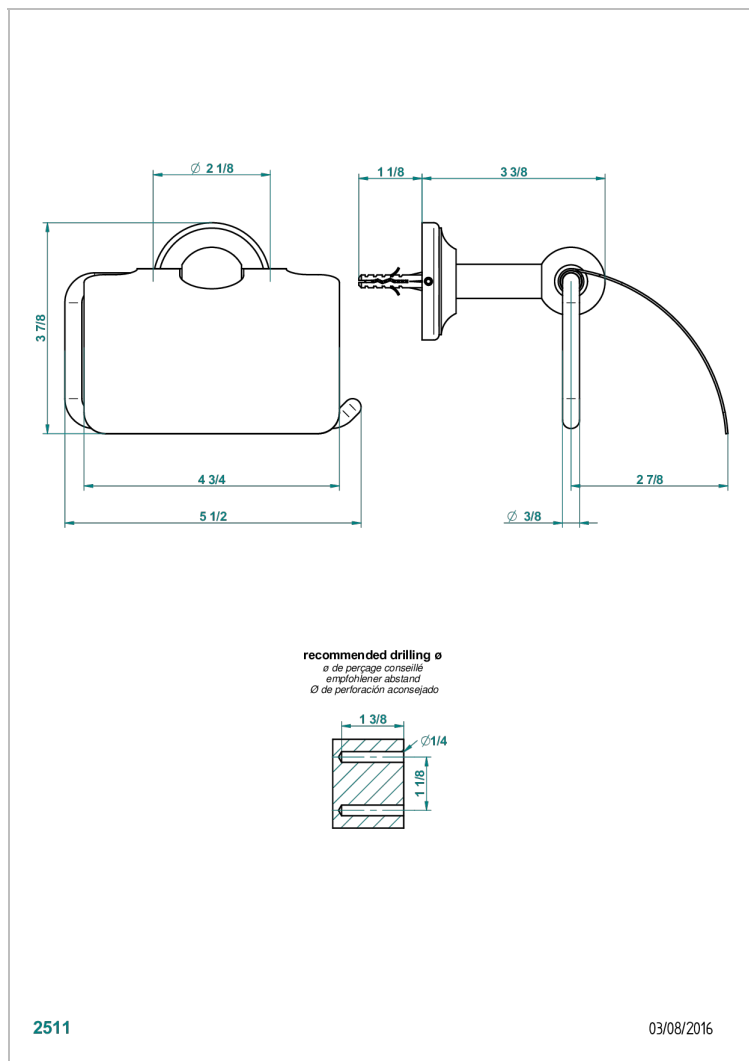

BROADWAY WITH WHITE PORCELAIN LEVER HANDLES

A04-538AC

Toilet paper holder, single mount with cover

CHARACTERISTIC

- Broadway with white porcelain lever handles
- Toilet paper holder, single mount with cover