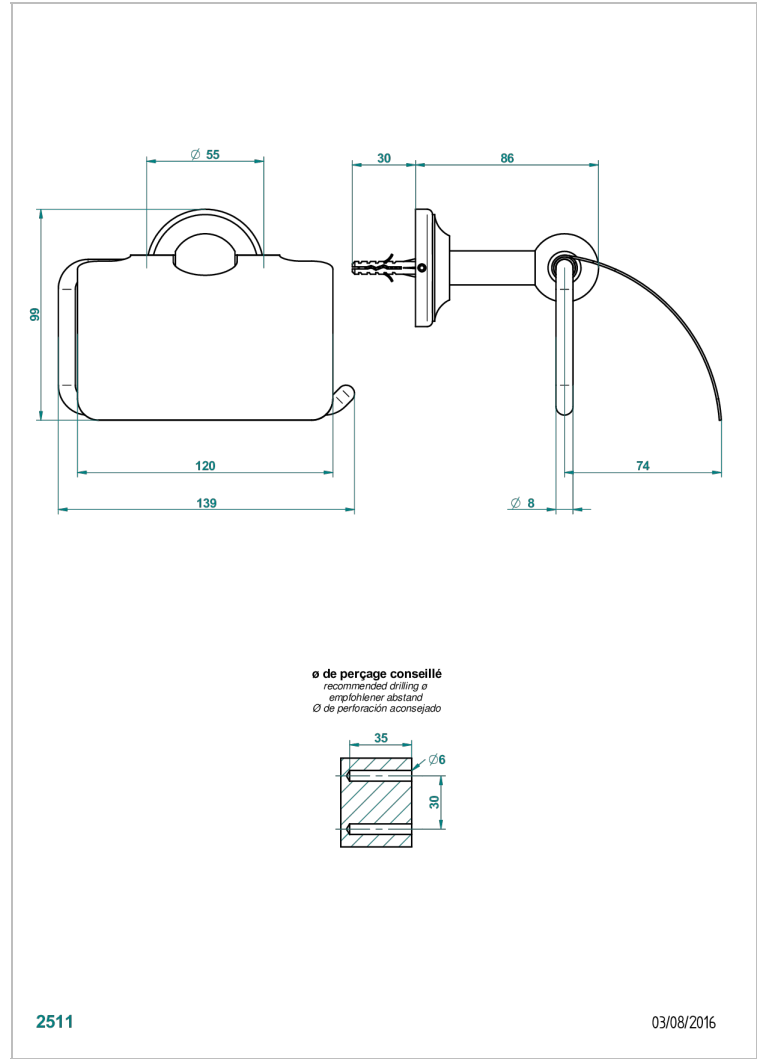

BROADWAY WITH LEVER

A04-538AC

Wall mounted WC paper holder with cover

THG[®]
PARIS

CHARACTERISTIC

- Broadway with Lever
- Wall mounted WC paper holder with cover

AVAILABLE FINITIONS

Antique nickel - H28
Black ceram - D30
Blush PVD - H62
Brass color PVD - H49
Brown bronze color PVD - F33
Gold color PVD - H52