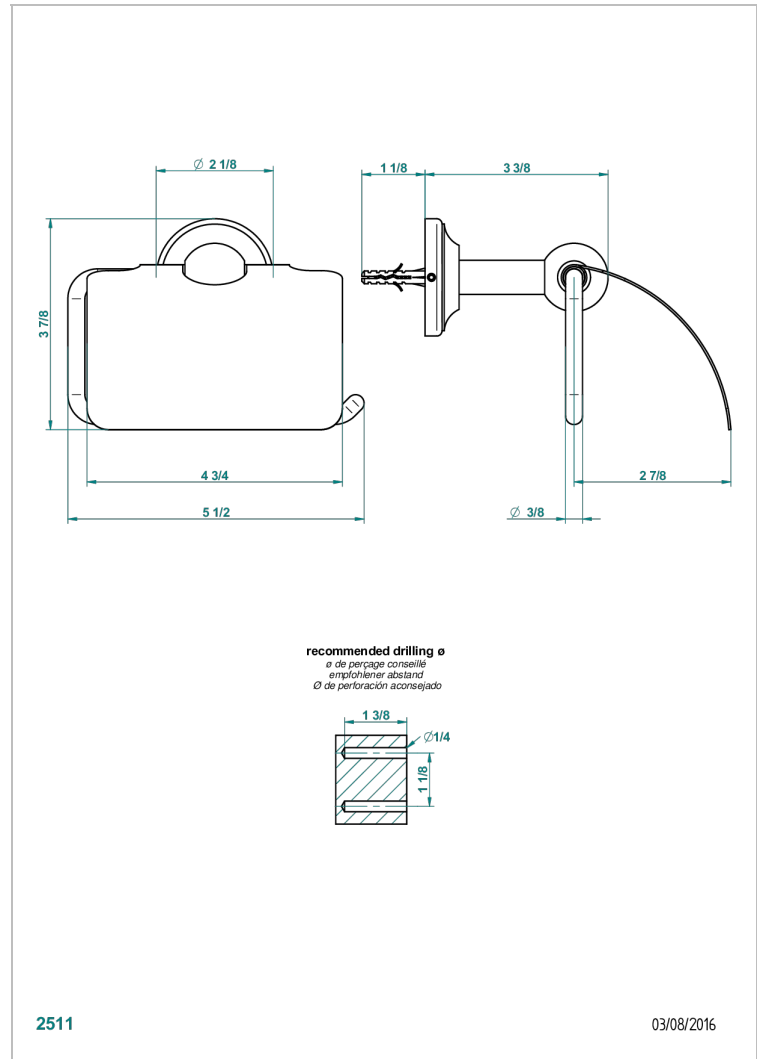

BROADWAY WITH LEVER

A04-538AC

Wall mounted WC paper holder with cover

THG[®]
PARIS

CHARACTERISTIC

- Broadway with Lever
- Wall mounted WC paper holder with cover

AVAILABLE FINITIONS

Antique nickel - H28
Black ceram - D30
Blush PVD - H62
Brass color PVD - H49
Brown bronze color PVD - F33
Gold color PVD - H52