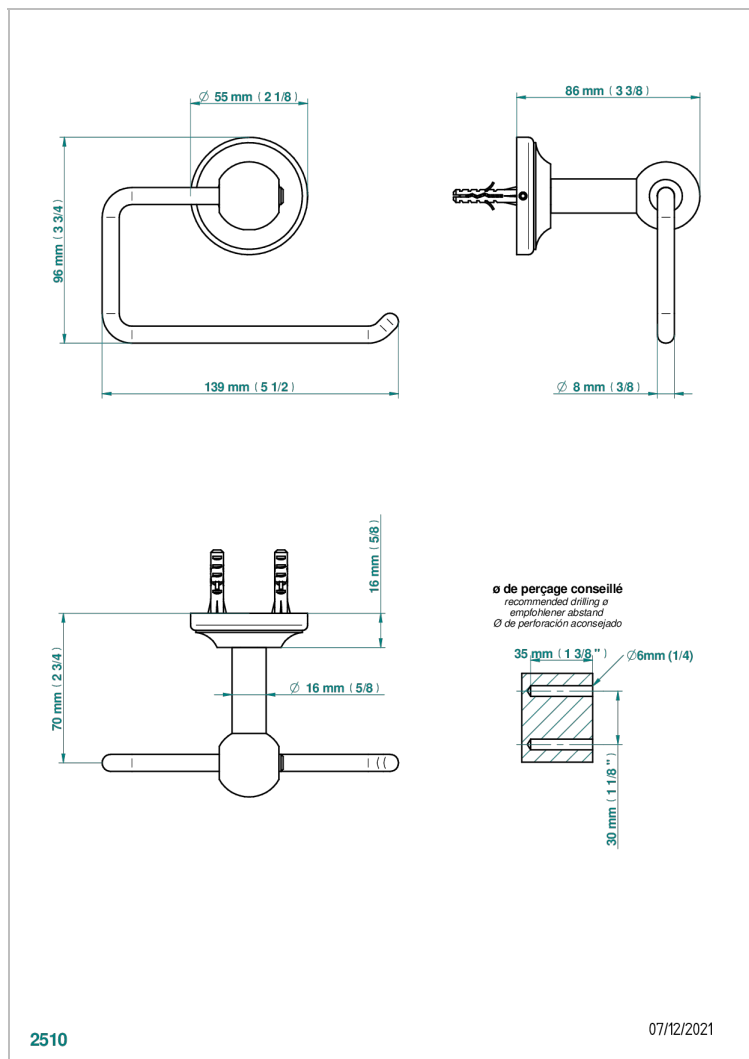

CHARLESTON WITH LEVER HANDLES

G75-538A

Toilet paper holder, single mount without cover

CHARACTERISTIC

- Charleston with lever handles
- Toilet paper holder, single mount without cover

AVAILABLE FINITIONS

Black ceram - D30
Blush PVD - H62
Brass color PVD - H49
Brown bronze color PVD - F33
Chrome polished - A02
Chrome polished / gold polished - G02