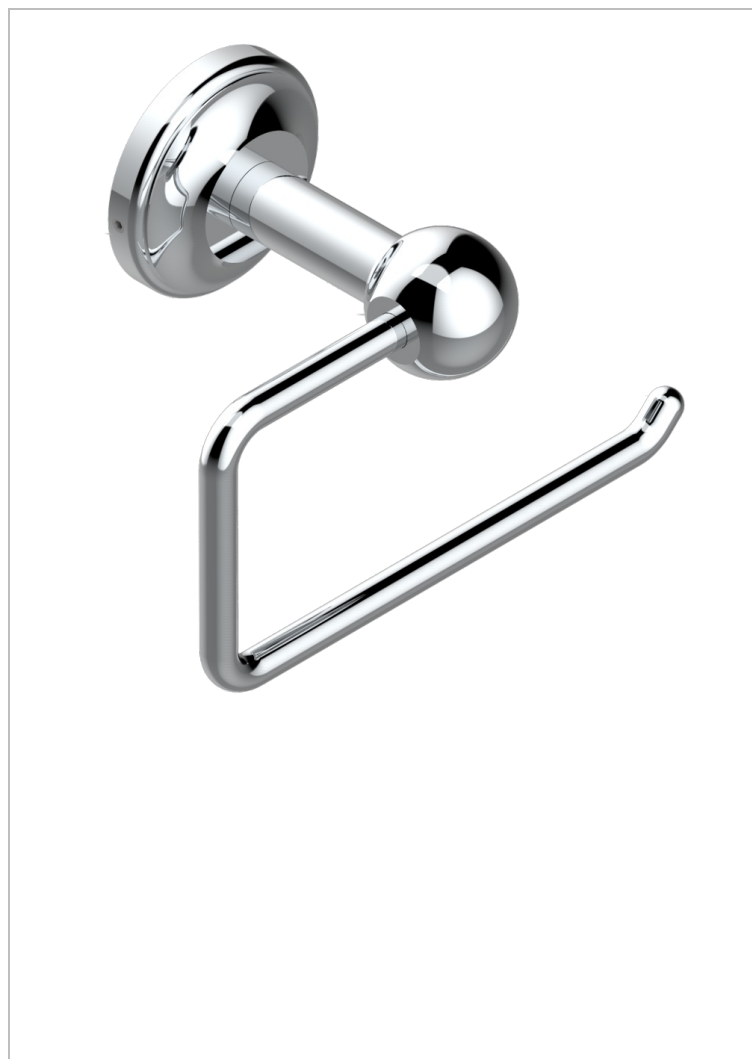

CHARLESTON WITH LEVER HANDLES

G75-538A

Toilet paper holder, single mount without cover

CHARACTERISTIC

- Charleston with lever handles
- Toilet paper holder, single mount without cover

AVAILABLE FINITIONS

Black ceram - D30
Blush PVD - H62
Brass color PVD - H49
Brown bronze color PVD - F33
Chrome polished - A02
Chrome polished / gold polished - G02

Gold color PVD - H52
Gold mat - F07
Gold polished - F01
Graphite PVD - H64
Light coated bronze - D01
Matt Umber PVD - H67

Matt blush PVD - H60
Matt brass color PVD - H50
Matt brown bronze color PVD - F34
Matt chrome (American satin) - C02
Matt gold color PVD - H53
Matt graphite PVD - H65

Matt nickel (American satin) - C01
Matt nickel color PVD - H56
Natural smoked Brass - A13
Nickel antique / Sovereign - H28
Nickel color PVD - H55
Nickel polished - B01

Soft gold - F30
Soft matt gold - F31
Umber PVD - H66