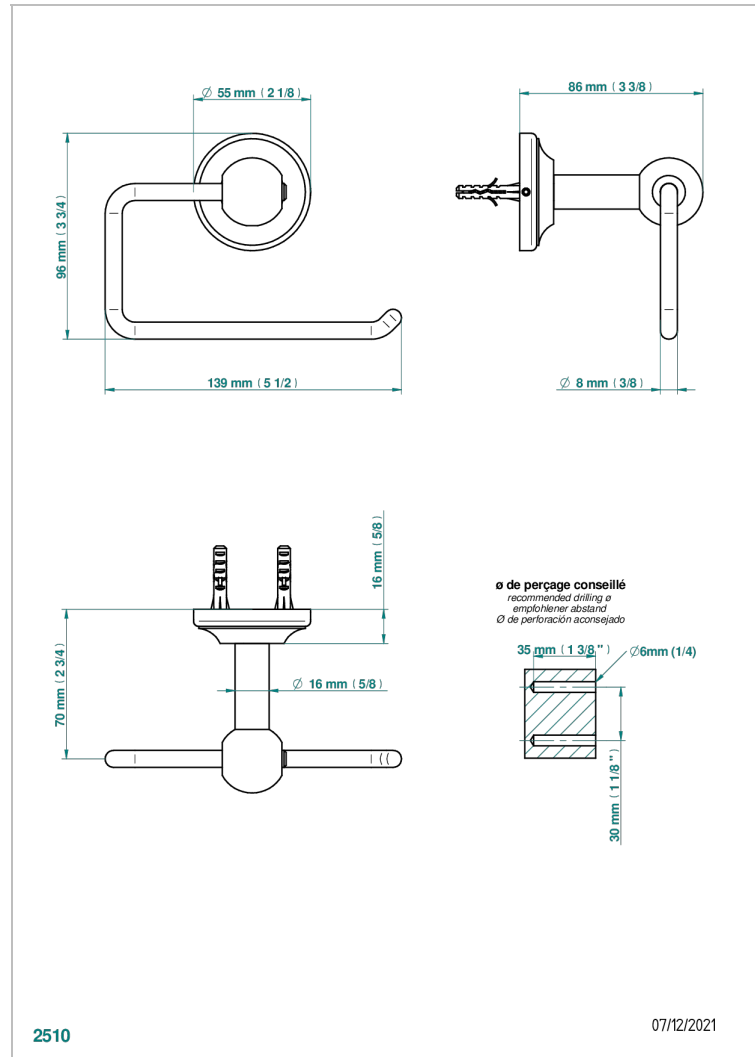

# CHARLESTON WITH LEVER

G75-538A

Wall mounted WC paper holder without cover

## CHARACTERISTIC

- Charleston with lever
- Wall mounted WC paper holder without cover