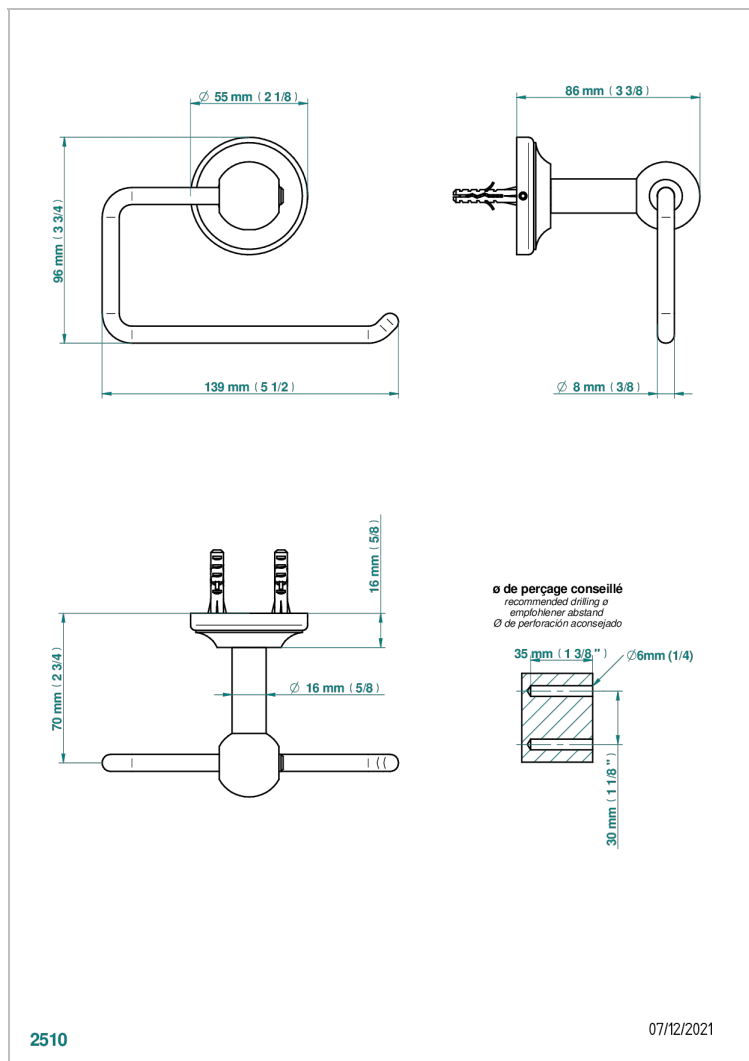

# CHARLESTON WITH SMOOTH METAL LEVER HANDLES

G3N-538A

Toilet paper holder, single mount without cover

## CHARACTERISTIC

- Charleston with smooth metal lever handles
- Toilet paper holder, single mount without cover