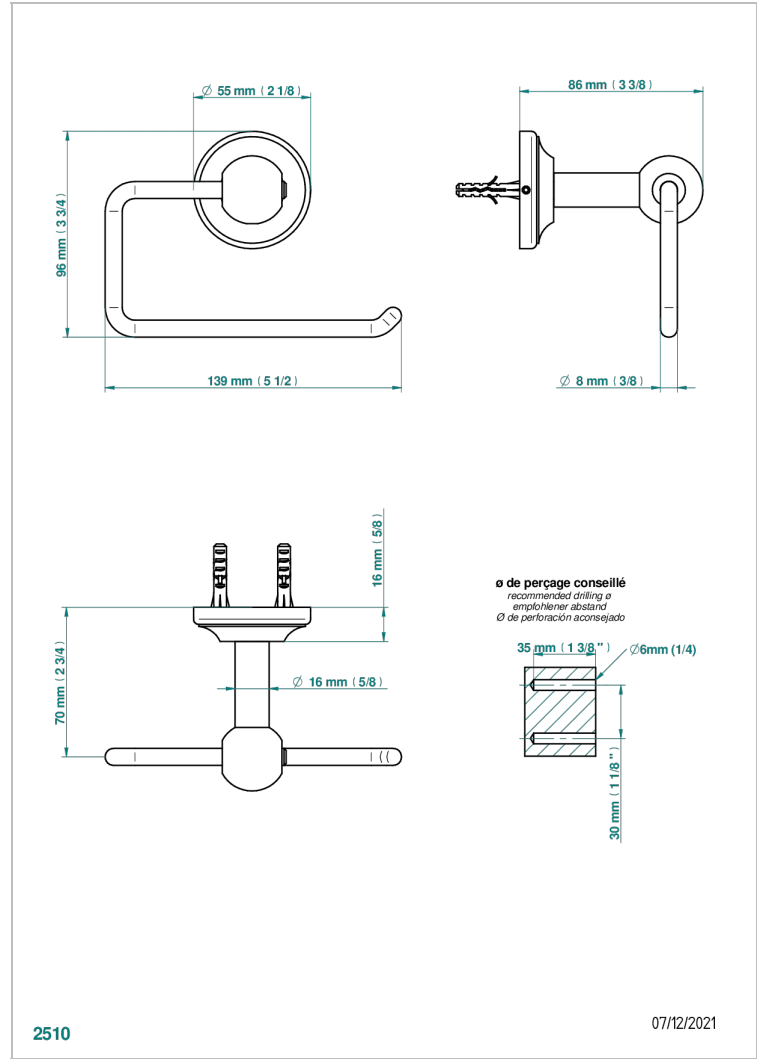

BROADWAY WITH WHITE PORCELAIN LEVER HANDLES

A04-538A

Toilet paper holder, single mount without cover

CHARACTERISTIC

- Broadway with white porcelain lever handles
- Toilet paper holder, single mount without cover