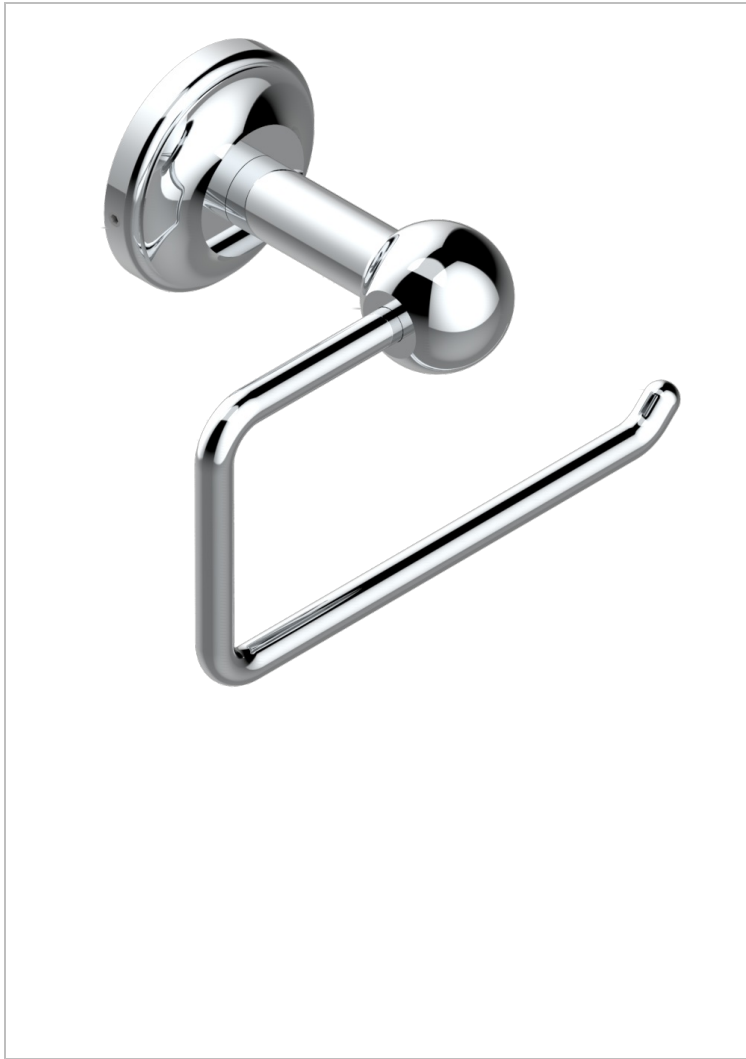

BROADWAY WITH WHITE PORCELAIN LEVER HANDLES

A04-538A

Toilet paper holder, single mount without cover

CHARACTERISTIC

- Broadway with white porcelain lever handles
- Toilet paper holder, single mount without cover

AVAILABLE FINITIONS

Black ceram - D30
Blush PVD - H62
Brass color PVD - H49
Brown bronze color PVD - F33
Chrome polished - A02
Chrome polished / gold polished - G02

Copper antique matt, coated - H07
Gold color PVD - H52
Gold mat - F07
Gold polished - F01
Graphite PVD - H64
Light coated bronze - D01

Matt Umber PVD - H67
Matt blush PVD - H60
Matt brass color PVD - H50
Matt brown bronze color PVD - F34
Matt chrome (American satin) - C02
Matt gold color PVD - H53

Matt graphite PVD - H65
Matt nickel (American satin) - C01
Matt nickel color PVD - H56
Natural smoked Brass - A13
Nickel antique / Sovereign - H28
Nickel color PVD - H55

Nickel polished - B01
Soft gold - F30
Soft matt gold - F31
Umber PVD - H66