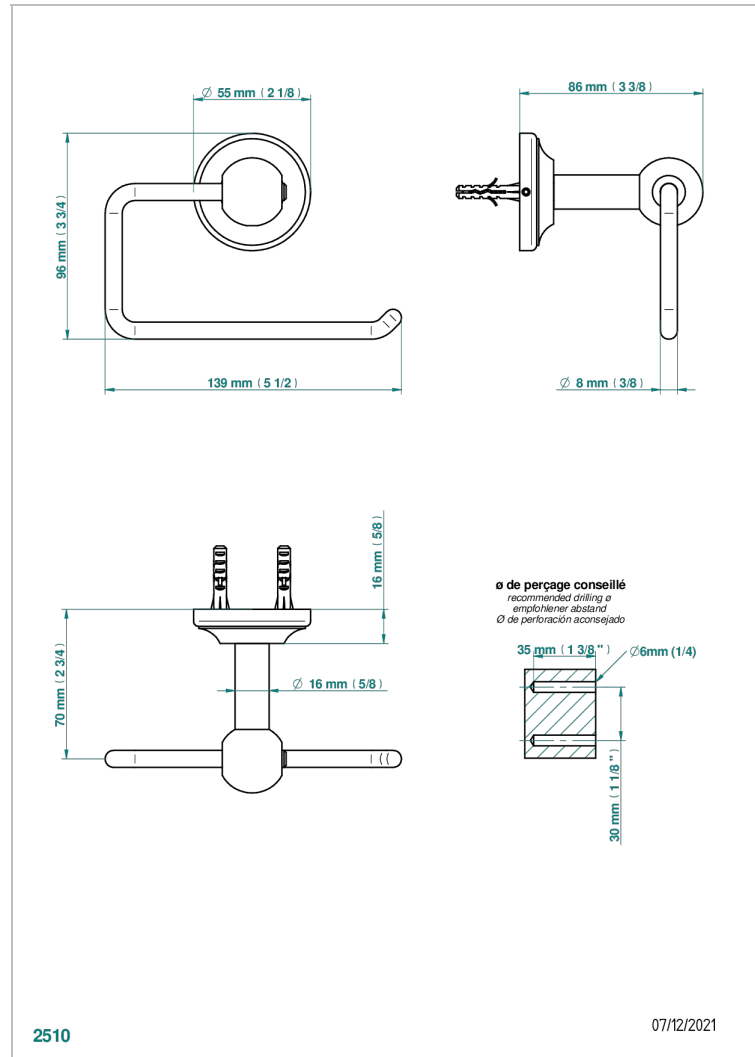

# BROADWAY WITH LEVER

A04-538A

Wall mounted WC paper holder without cover

## CHARACTERISTIC

- Broadway with Lever
- Wall mounted WC paper holder without cover