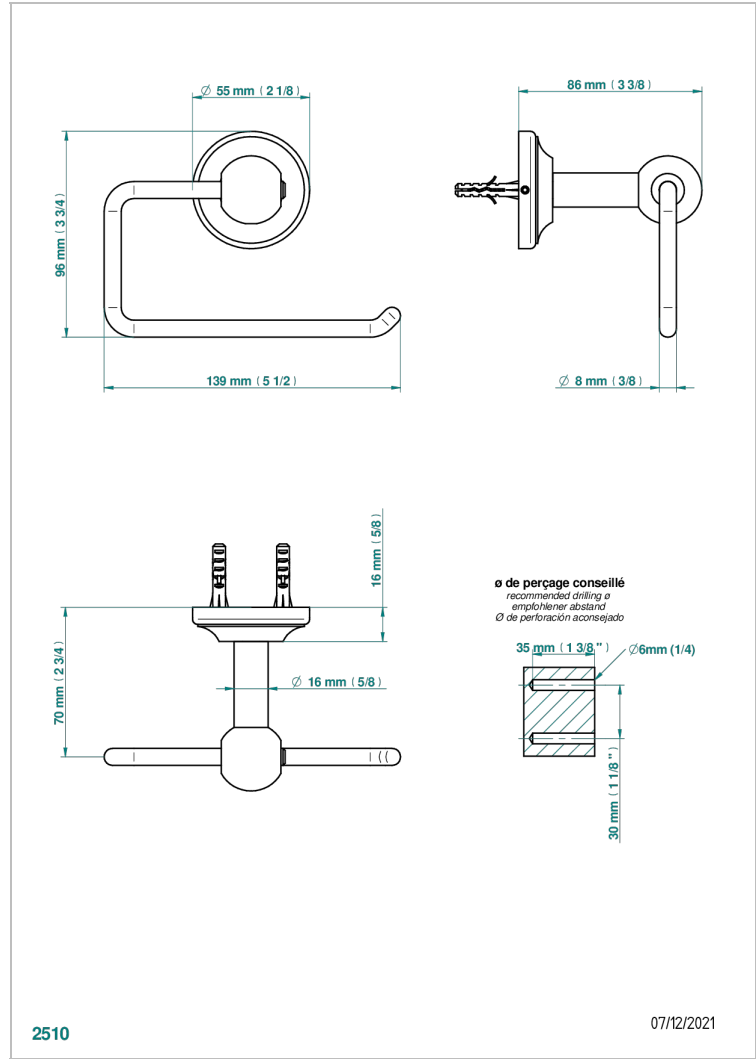

# BROADWAY WITH LEVER

A04-538A

Wall mounted WC paper holder without cover

2510

07/12/2021

## CHARACTERISTIC

- Broadway with Lever
- Wall mounted WC paper holder without cover