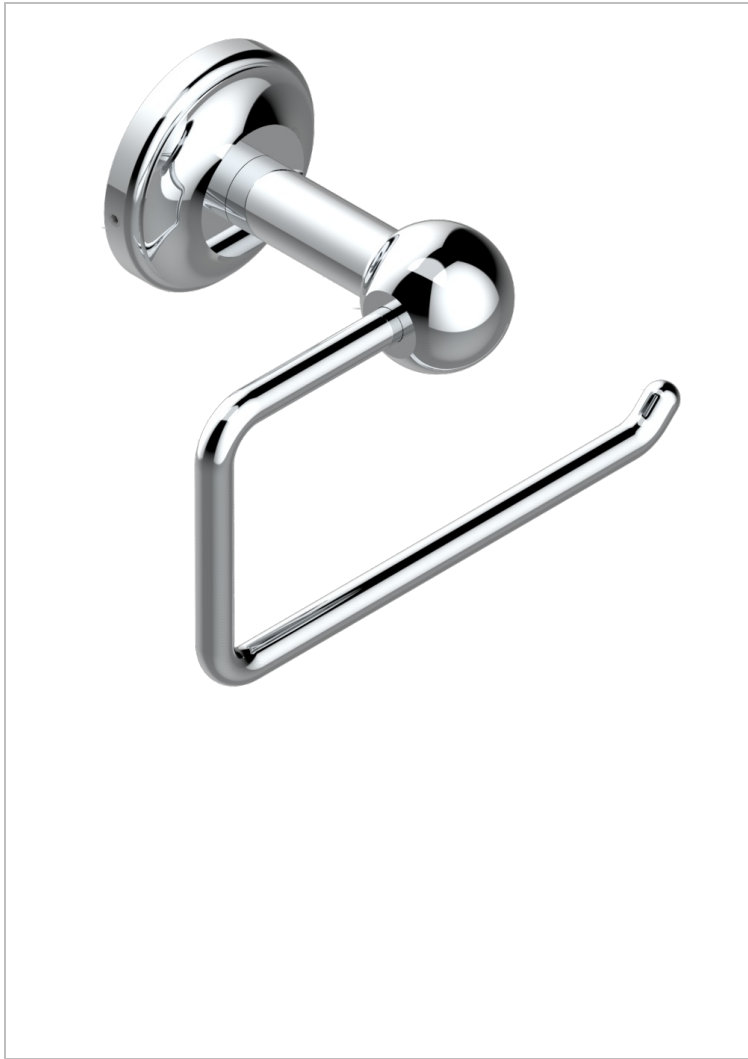

# BROADWAY WITH LEVER

A04-538A

Wall mounted WC paper holder without cover

2510

07/12/2021

## CHARACTERISTIC

- Broadway with Lever
- Wall mounted WC paper holder without cover

## AVAILABLE FINITIONS

Antique nickel - H28  
Black ceram - D30  
Blush PVD - H62  
Brass color PVD - H49  
Brown bronze color PVD - F33  
Gold color PVD - H52

Graphite PVD - H64  
Lacquered light bronze - D01  
Matt Umber PVD - H67  
Matt blush PVD - H60  
Matt brass color PVD - H50  
Matt brown bronze color PVD - F34